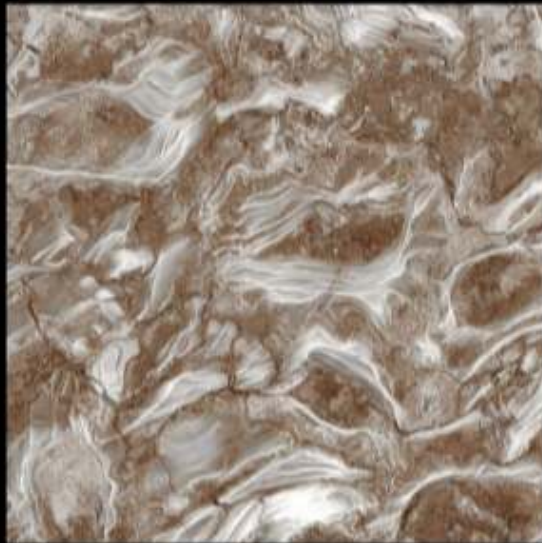

S-6011-L

600 x 600 mm | GVT TILES

Suger Series

S-6014-L

600 x 600 mm | GVT TILES

Suger Series

S-6015-L

600 x 600 mm | GVT TILES

Suger Series

S-6029

600 x 600 mm | GVT TILES

Suger Series

S-6039-L

Size: 600x600 MM

L.P.IMPERIAL WENGE
(LAPPATO)

Size: 600x600 MM

L.P.IMPERIAL PINE
(LAPPATO)

IMAGINE MORE..

6042

1 FACES

SUGAR SERIES

6044

SUGAR