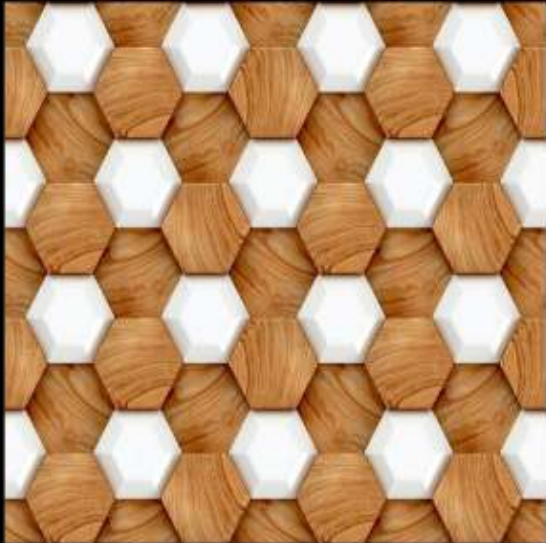

Presenting G.C CERATILES LLP -The Best Way To Beautify Your Dream Home...

OUR BRANCHES

600 x 600 mm | GVT TILES

Suger Series

S-4018

600 x 600 mm | GVT TILES

3D Series

S-4005