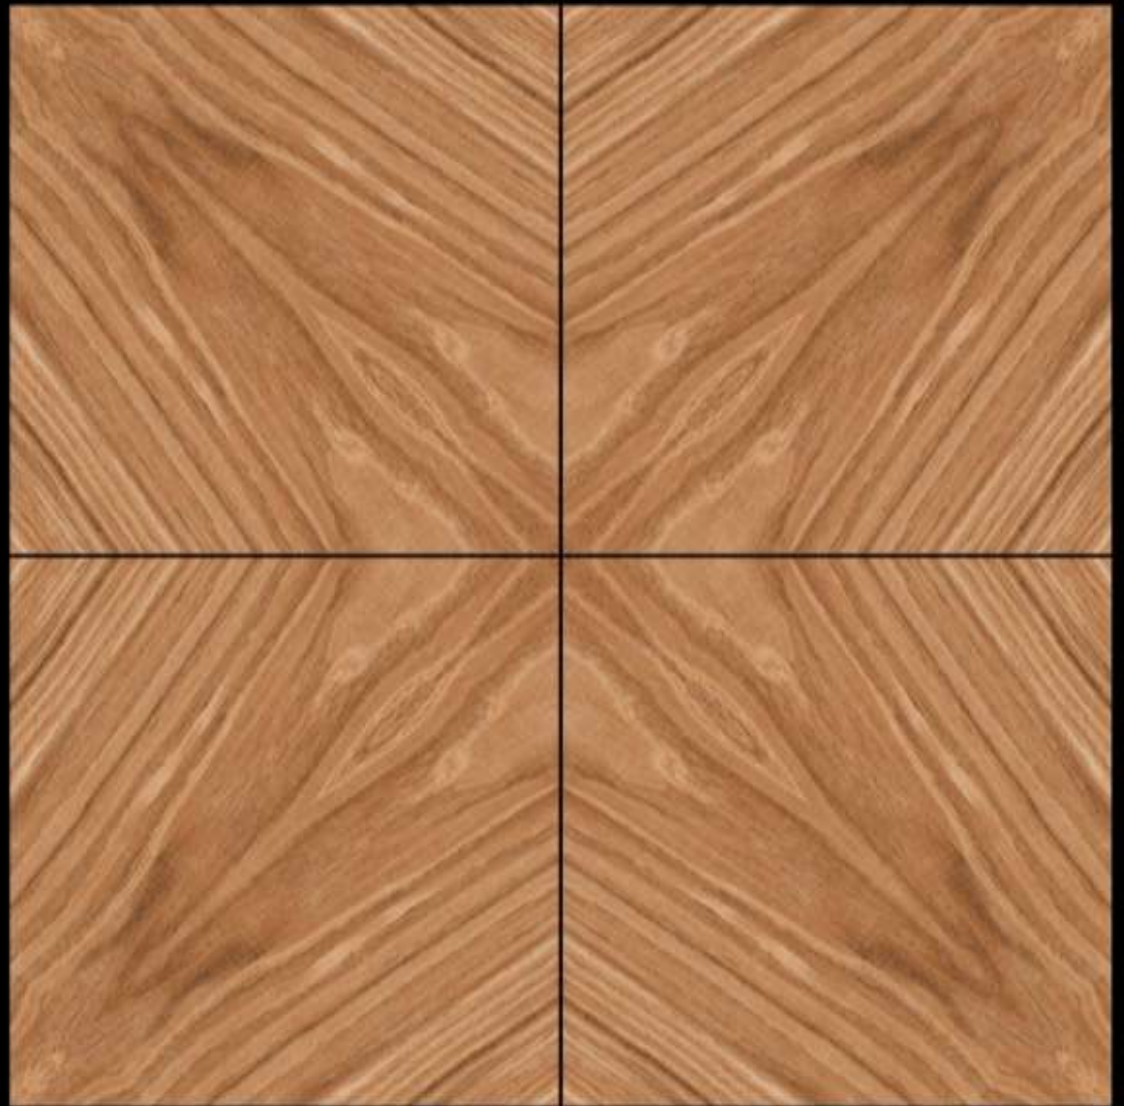

600 x 600 mm | GVT TILES

Suger Series

S-5006