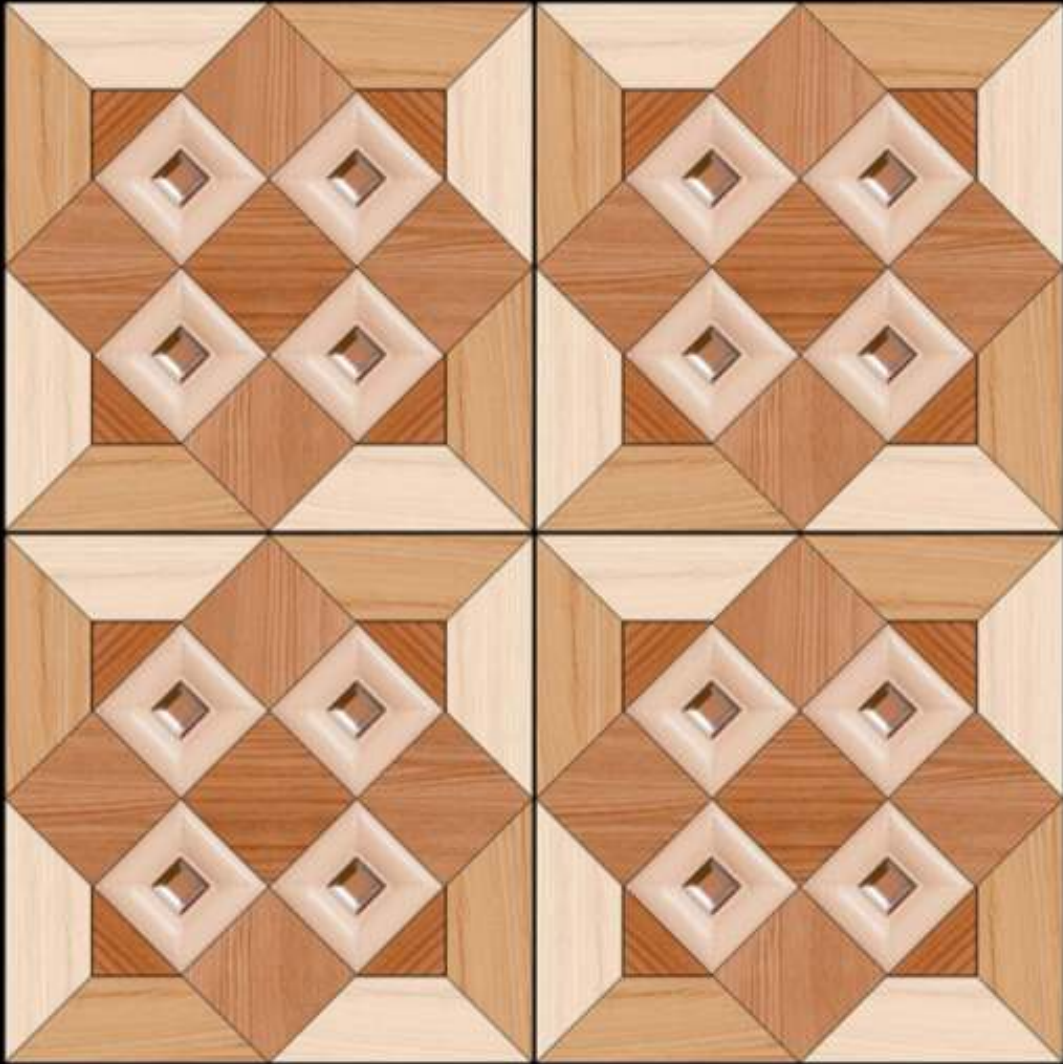

600 x 600 mm | GVT TILES

Galicha Series

1115