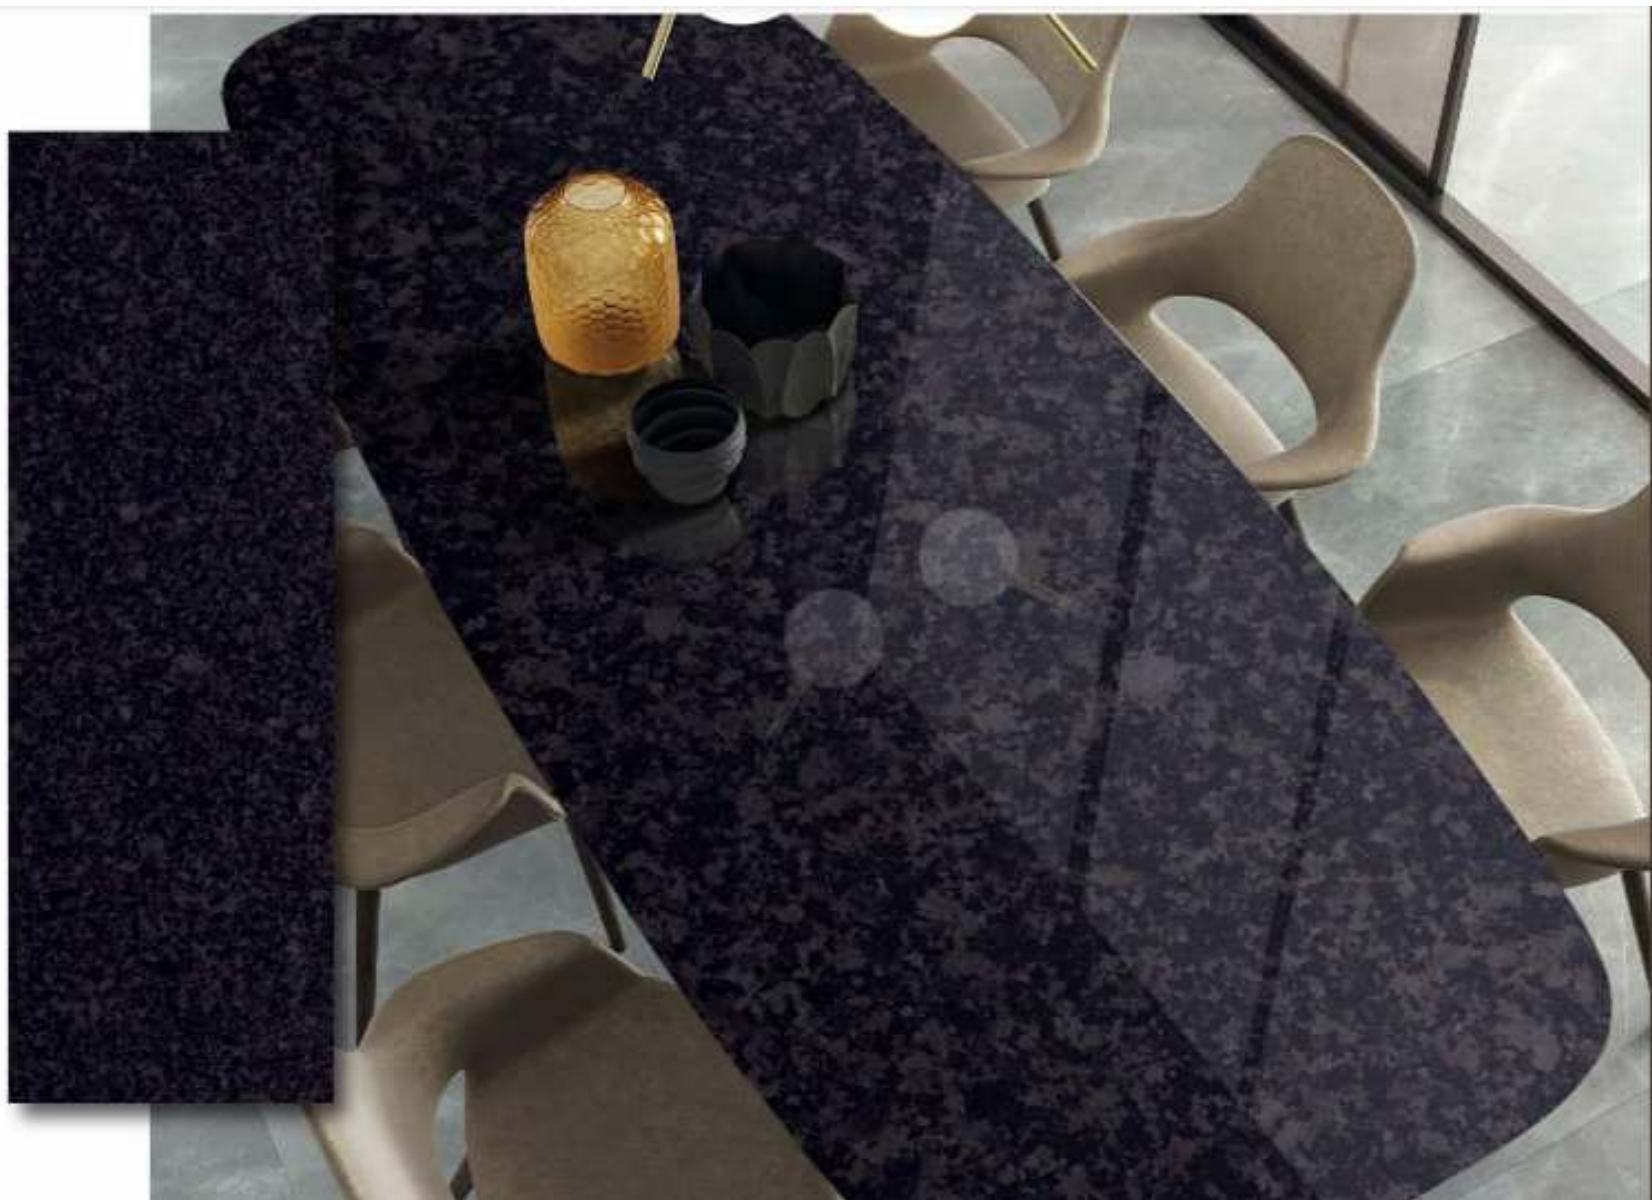

CHOPA

Size
800X2400mm

Thickness
15mm

Finish
Glossy

Type
Color Body

Random

1

ARIZONA BLUE