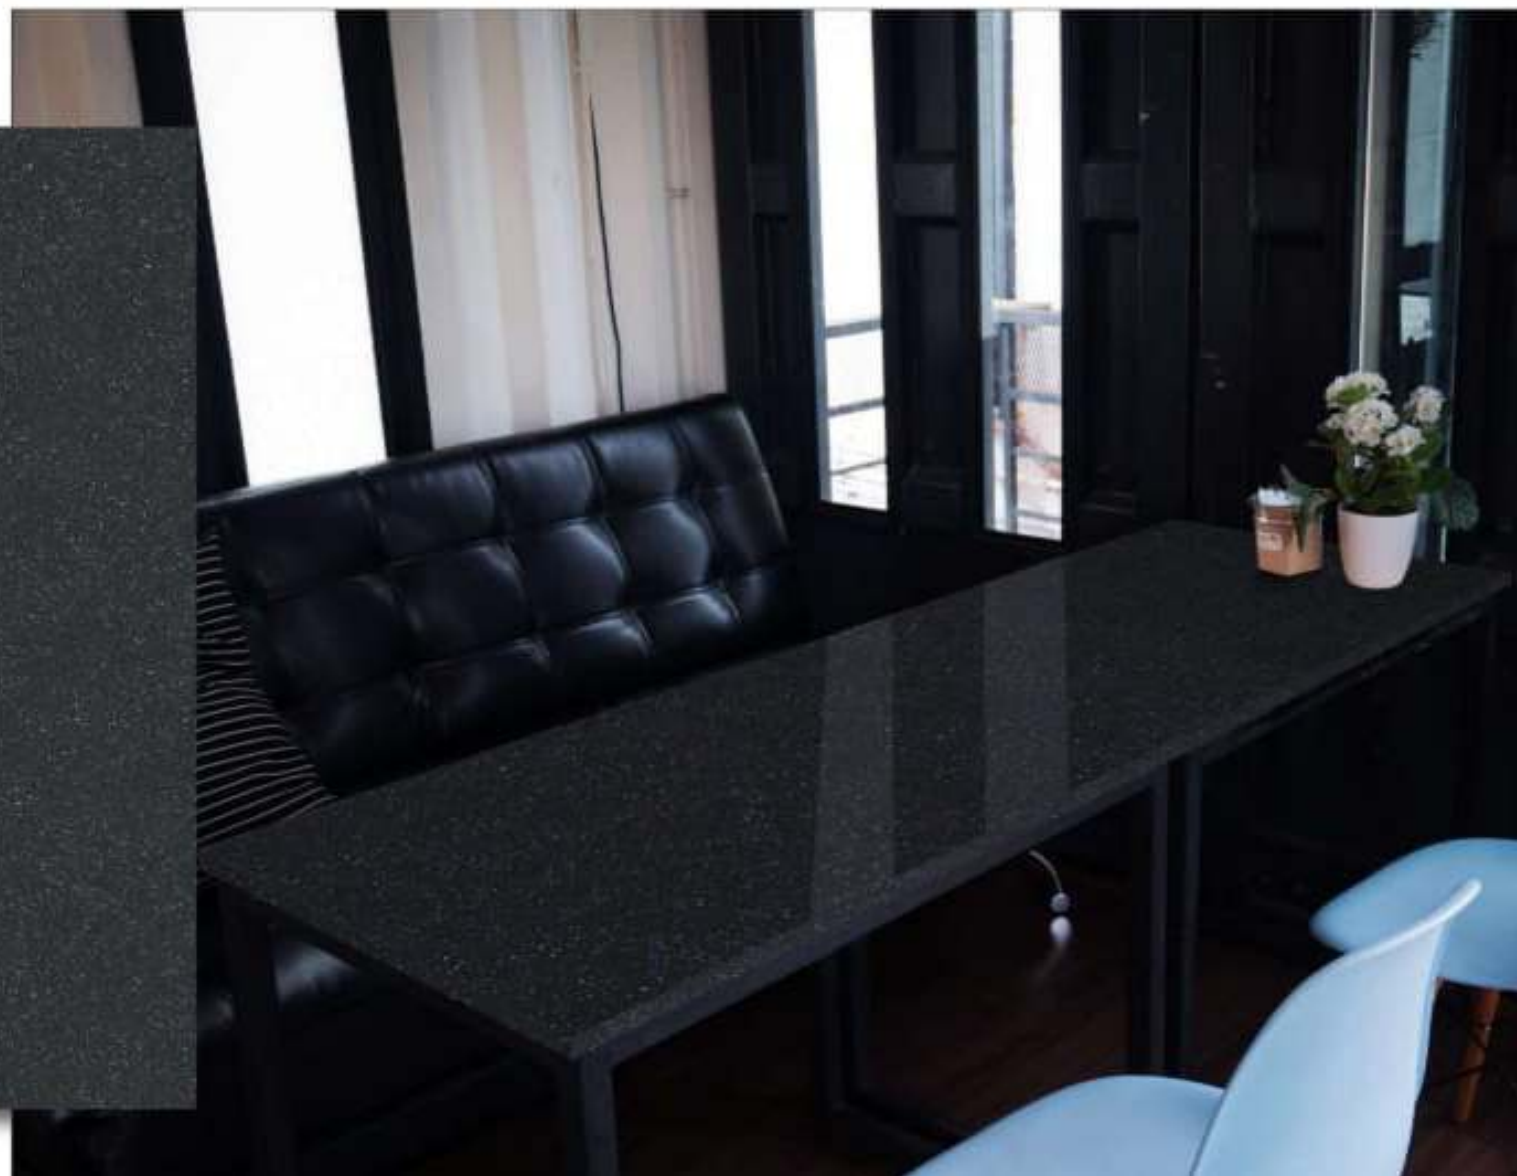

Size
800X2400mm

Thickness
15mm

Finish
Glossy / Matt

Type
Full Body

Face
Random

S
N
P
B
L
A
C
K

SNP BROWN

Size
800X2400mm