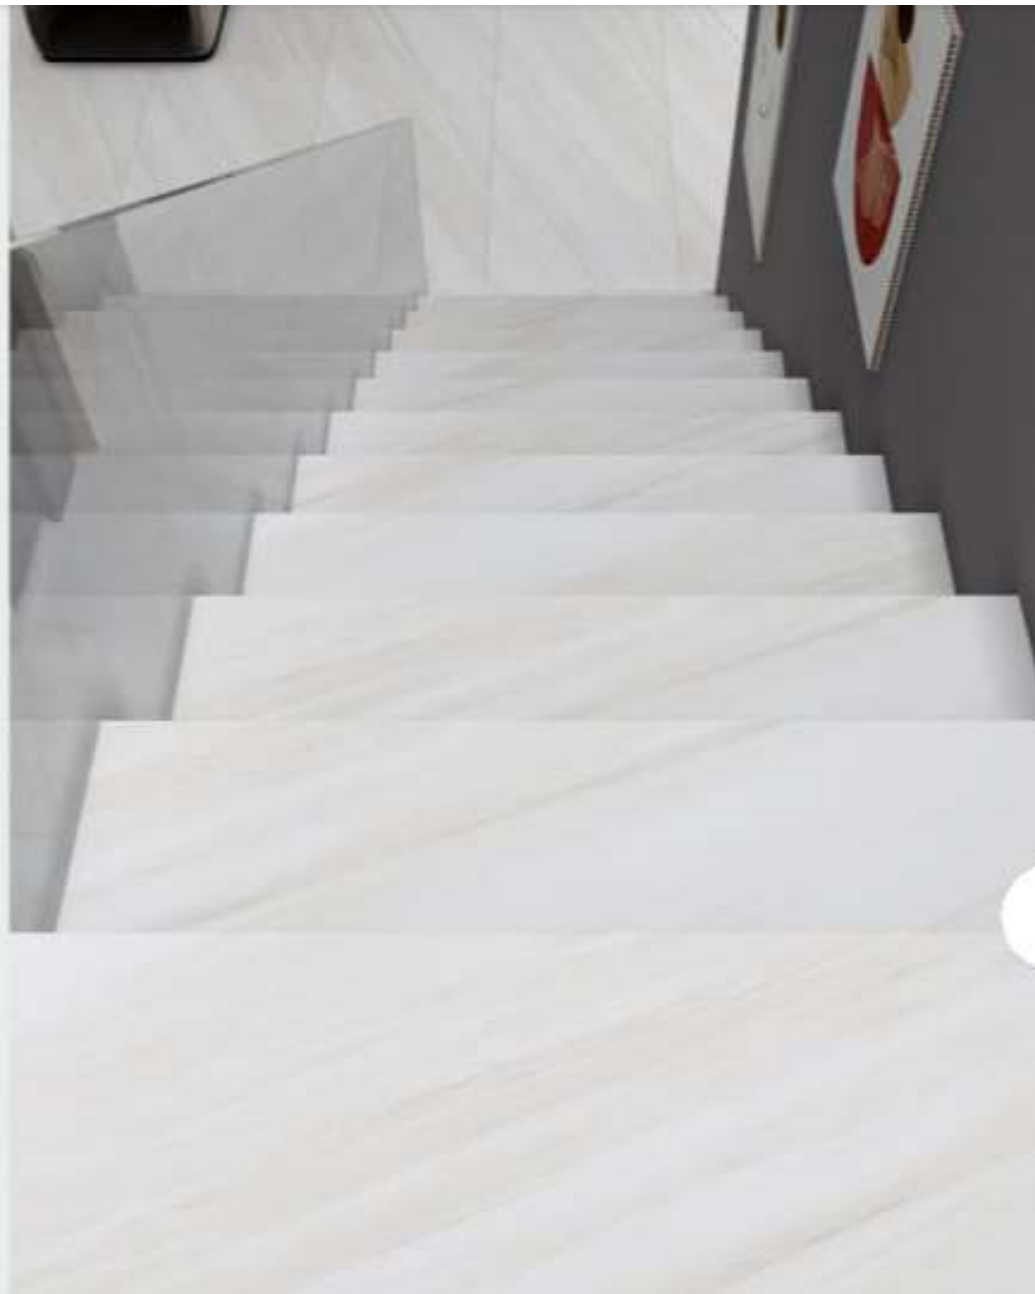

Type
Full Body

Face
Random

DIGI MATT

MAGNIFICA

Available size
800x2400mm

Thickness
15mm

Finish
Digi Matt

scan or touch
for virtual