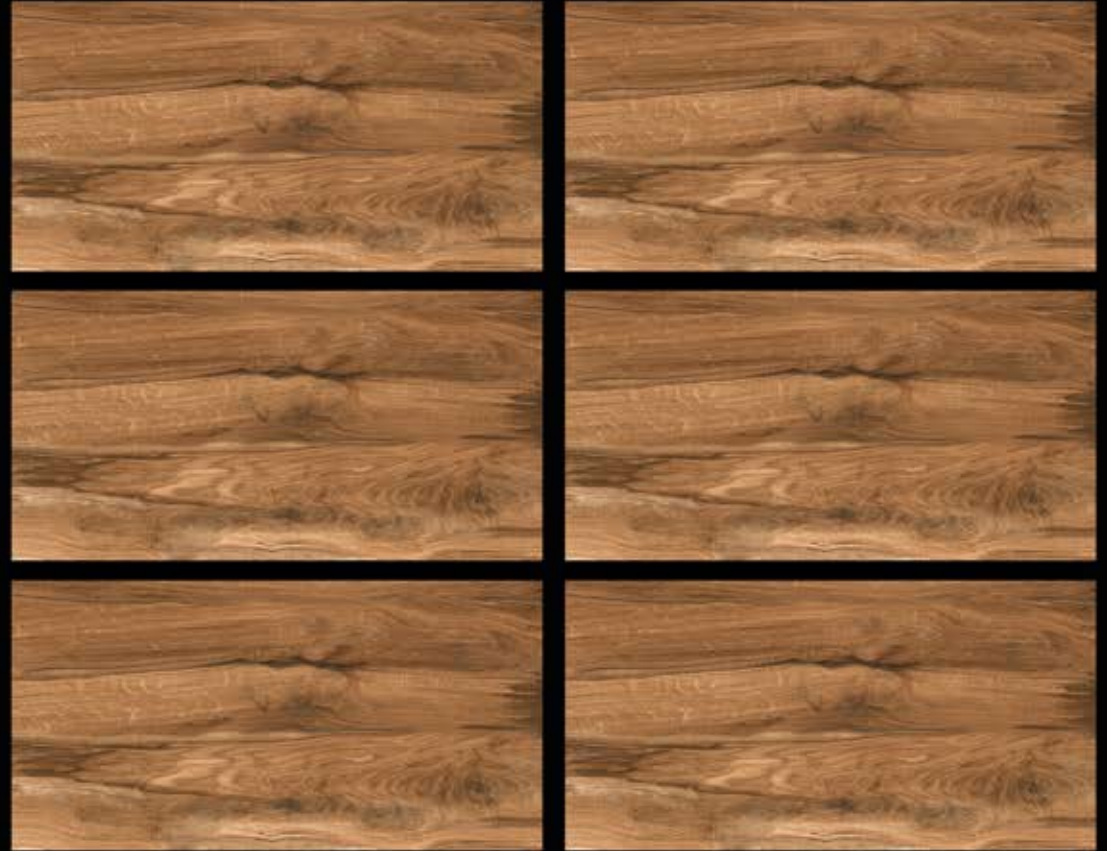

MATT
FINISH