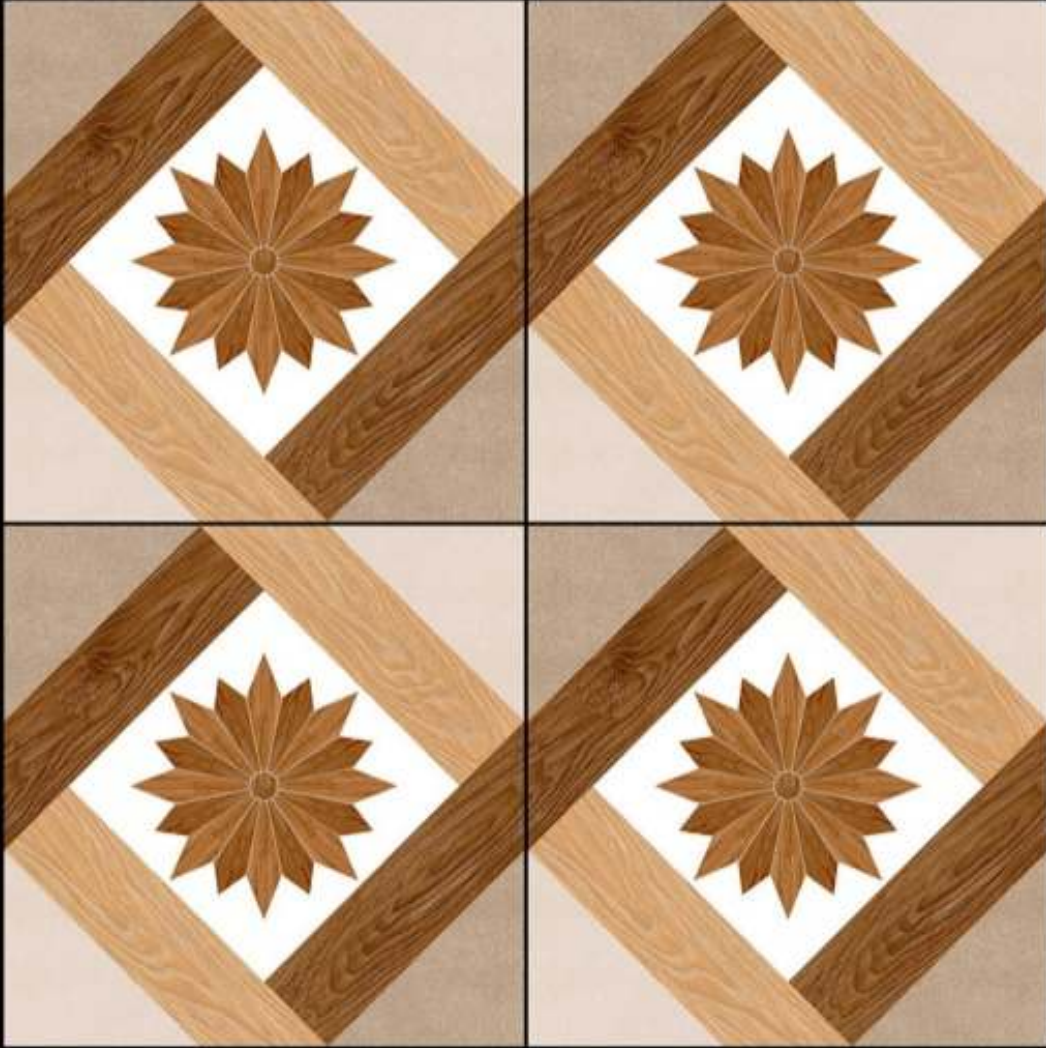

600 x 600 mm | GVT TILES

Galicha Series

1031