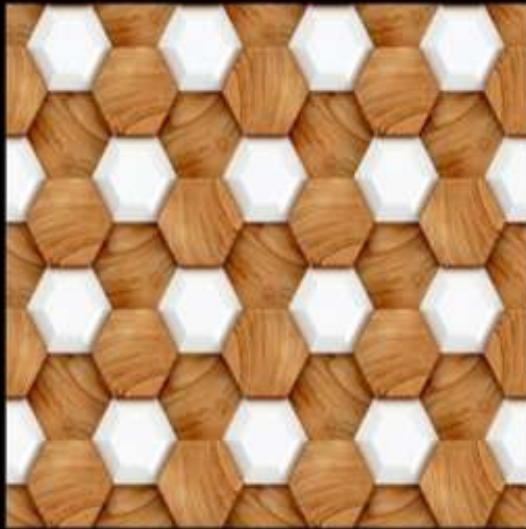

Presenting G.C CERATILES LLP -The Best Way To Beautify Your Dream Home...

OUR BRANCHES

Size: 600x600 MM

ALASKA WHITE
(MATT)

G.C
CERA TILES

600 x 600 mm | GVT TILES

3D Series

4005