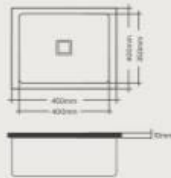

## Single Deep Bowl

Scratch Proof Lamination

Model No.	Overall Size	Bowl size	Finish	M.R.P (₹)	Pcs per Box
AS-501	24"x18"x9" 600x450x225mm	22"x16" 550x400mm	Glossy	7370/-	1 pcs.

- Ceramic Coating
- Sound Deadening Pad
- Square Coupling
- Box Packing
- Waste Pipe

### Single Deep Bowl

Model No.	Overall Size	WEIGHT	M.R.P (T)	Finish
AS-1001	16" x 18" 400x450mm	8.0 Kgs (approx)	4860/-	Granite, Metallic
AS-1003	21" x 18" 525x450mm	11.0 Kgs (approx)	5430/-	Granite, Metallic
AS-1004	24" x 18" 600x450mm	11.0 Kgs (approx)	6290/-	Granite, Metallic