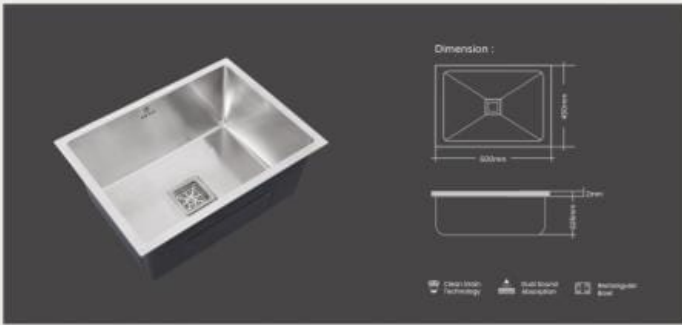

Hand Crafted KITCHEN SINK

Single Deep Bowl

Overall Size	Bowl size	Finish	304-M.R.P (₹)	204-M.R.P (₹)	Pcs per Box
12"x15"x7" 300x375x175mm	10"x13" 250x325mm	Matt	8000/-	4950/-	1 pcs.
14"x16"x7" 350x400x175mm	12"x14" 300x350mm	Matt	8150/-	5100/-	1 pcs.
16"x16"x8" 400x400x200mm	14"x14" 350x350mm	Matt	8430/-	5400/-	1 pcs.
18"x16"x9" 450x400x225mm	16"x14" 400x350mm	Matt	8600/-	5700/-	1 pcs.
18"x18"x9" 450x450x225mm	16"x16" 400x400mm	Matt	8860/-	5830/-	1 pcs.
20"x17"x9" 500x425x225mm	18"x15" 450x375mm	Matt	8950/-	5860/-	1 pcs.
21"x18"x9" 525x450x225mm	19"x16" 475x400mm	Matt	9100/-	6050/-	1 pcs.
22"x18"x9" 550x450x225mm	20"x16" 500x400mm	Matt	9720/-	6150/-	1 pcs.