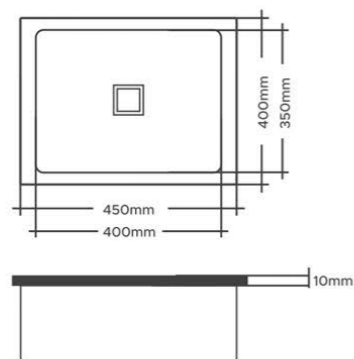

MODEL NO.	OVERALL SIZE	BOWL SIZE	FINISH	M.R.P.	BOX PACKING
AS-201	18"x16"x8" 450x400x200mm	16"x14" 400x350mm	Glossy	2850/-	1 Pcs.

SINGLE DEEP BOWL

MODEL NO.	OVERALL SIZE	BOWL SIZE	FINISH	M.R.P.	BOX PACKING
MS-107	22"x18"x7" 550x450x175mm	20"x16" 500x400mm	Glossy	1880/-	7 Pcs.
MS-110	24"x18"x7" 600x450x175mm	22"x16" 550x400mm	Glossy	2010/-	7 Pcs.

HAND CRAFTED KITCHEN SINK

SINGLE DEEP BOWL

OVERALL SIZE	BOWL SIZE	FINISH	304-M.R.P. (Grade)	204-M.R.P. (Grade)	BOX PACKING
22"x18"x9" 550x450x225mm	20"x16" 500x400mm	Matt	9720/-	6150/-	1 Pcs.

Dimension :

SINGLE DEEP BOWL

MODEL NO.	OVERALL SIZE	WEIGHT	M.R.P.	FINISH
AS-1001	16"x18" 400x450mm	8.0 Kgs (Approx)	4860/-	Granite, Metallic
AS-1003	21"x18" 525x450mm	11.0 Kgs (Approx)	5430/-	Granite, Metallic
AS-1004	24"x18" 600x450mm	11.0 Kgs (Approx)	6290/-	Granite, Metallic