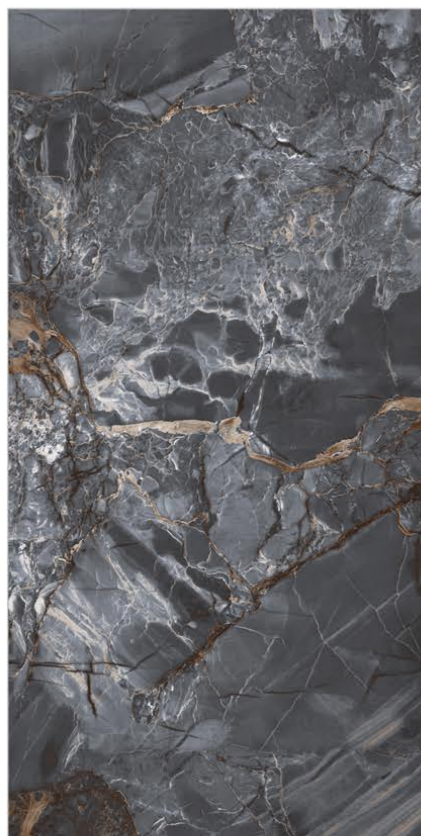

ARISTO EBONY