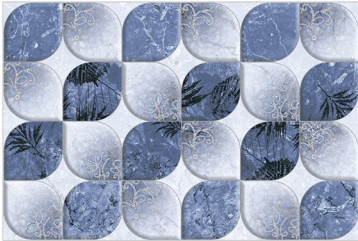

GLOSSY SERIES

300X450MM

DIGITAL
WALL TILES

3061 HL

THE LEGACY OF
SURFACES

PREMIUM
Luxuria
— collection —
300 X 450 MM