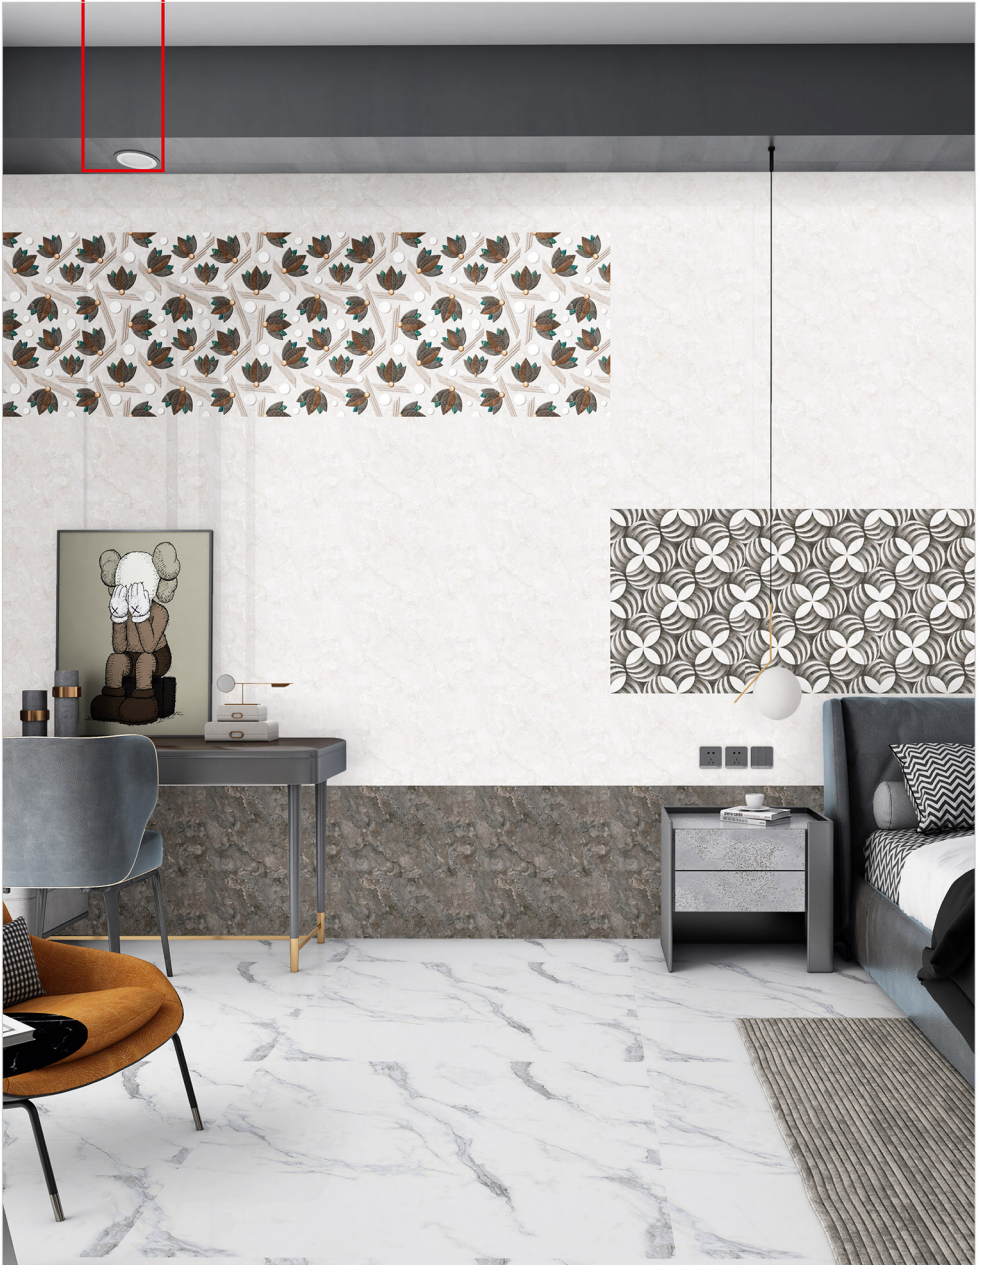

PREMIUM
Luxuria
— collection —
300 X 450 MM