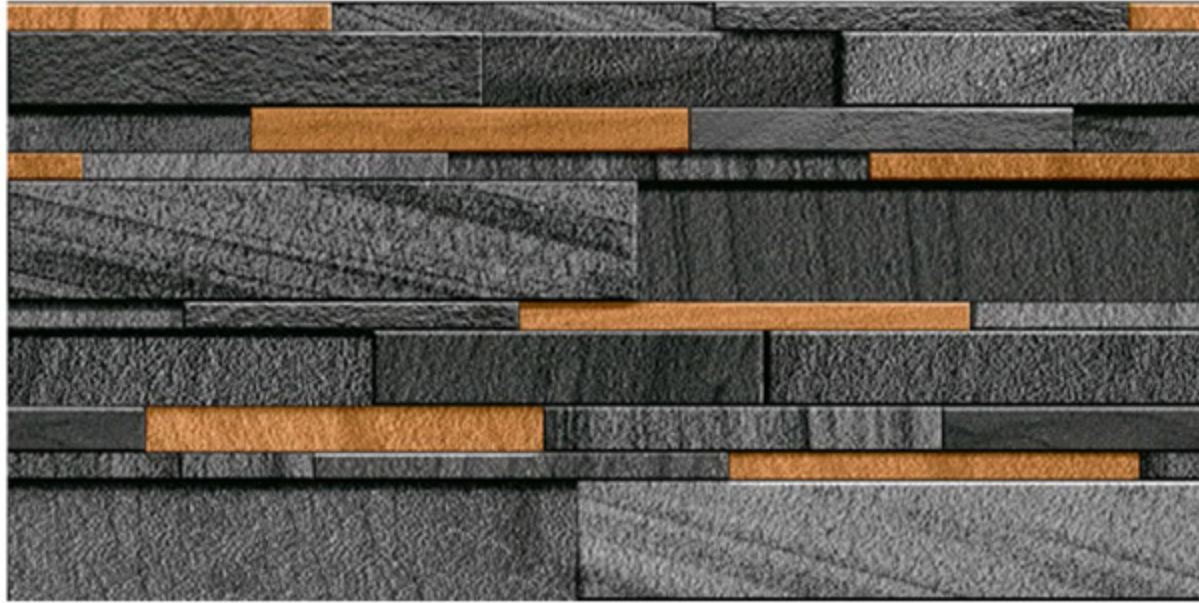

outdoor
wall
covering

Wall
Purpose

High Depth
Punch

MINIMALISM THAT
suits your space

OHIO BROWN

RANDOM

300 x 600mm

indoor
wall
covering

outdoor
wall
covering

Wall
Purpose

High Depth
Punch

CRAFTED PRECISELY

OHIO CEMENTO

RANDOM

300 x 600mm

indoor
wall
covering