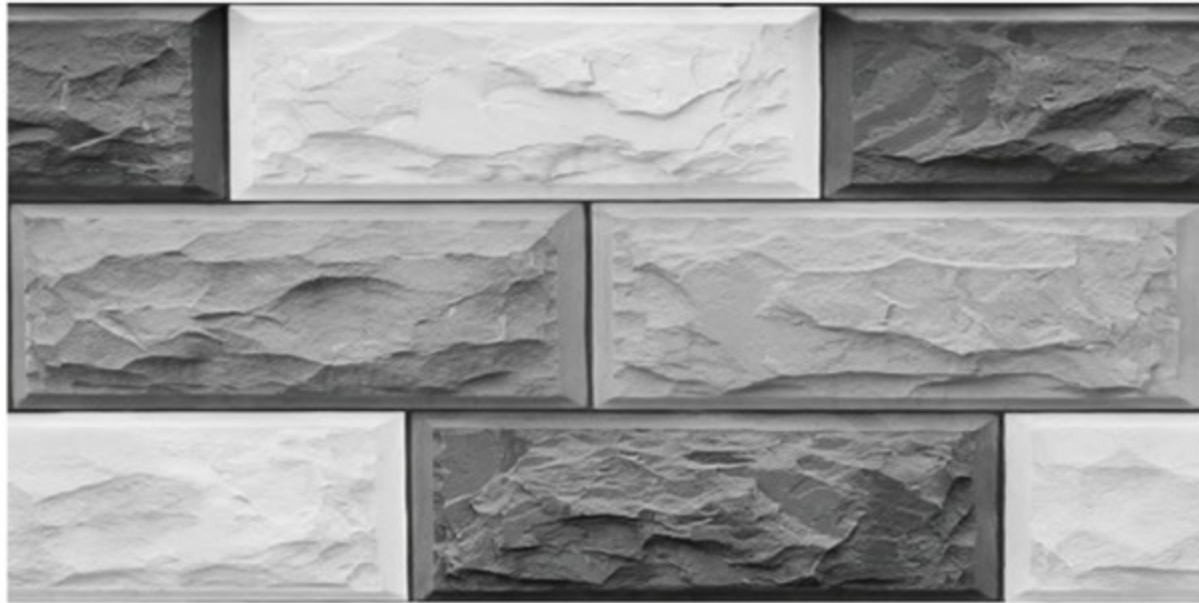

Nature
Inspired
Us

high depth
elevation

EARTH
COLLECTION

300 x 600mm

G.C.
CERATILES

Innovation At Pick

MARKETED BY
GC TILES - VARANASI

NOVEL GREY

RANDOM

300 x 600mm

indoor
wall
covering

outdoor
wall
covering

Wall
Porpose

High Depth
Punch

CRAFTED PRECISELY AND
THOUGHTFULLY

SIENA AMAZON

RANDOM

300 x 600mm

indoor
wall
covering

outdoor
wall
covering

Wall
Purpose

High Depth
Punch

C

L

Wall
Purpose

High Depth
Punch

DON'T
JUST
IMPRESS
OTHERS
INSPIRE
TOO.

CLASSIC

SIENA GRAPHITE

RANDOM

300 x 600mm

indoor
wall
covering