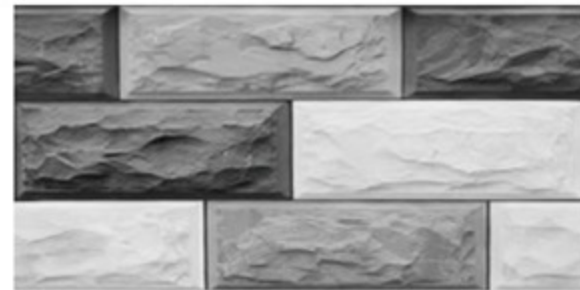

Nature
Inspired
Us

high depth
elevation

EARTH
COLLECTION

300 x 600mm

G.C.
CERATILES

Innovation At Pick

MARKETED BY
GC TILES - VARANASI

NOVEL GREY

RANDOM

300 x 600mm

indoor
wall
covering

outdoor
wall
covering

Wall
Porpose

High Depth
Punch

CRAFTED PRECISELY AND
THOUGHTFULLY

SIENA AMAZON

RANDOM

300 x 600mm

indoor
wall
covering

outdoor
wall
covering

Wall
Purpose

High Depth
Punch

C

L

Wall
Purpose

High Depth
Punch

DON'T
JUST
IMPRESS
OTHERS
INSPIRE
TOO.

CLASSIC

SIENA GRAPHITE

RANDOM

300 x 600mm

indoor
wall
covering