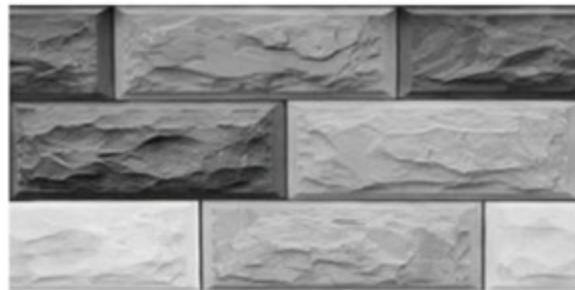

Nature
Inspired
Us

high depth
elevation

EARTH
COLLECTION

300 x 600mm

G.C.
CERATILES

Innovation At Pick

MARKETED BY
GC TILES - VARANASI

NOVEL GREY

RANDOM

300 x 600mm

indoor
wall
covering

outdoor
wall
covering

Wall
Porpose

High Depth
Punch

CRAFTED PRECISELY AND
THOUGHTFULLY

SIENA AMAZON

RANDOM

300 x 600mm

indoor
wall
covering

outdoor
wall
covering

Wall
Purpose

High Depth
Punch

C

L

Wall
Purpose

High Depth
Punch

DON'T
JUST
IMPRESS
OTHERS
INSPIRE
TOO.

CLASSIC

SIENA GRAPHITE

RANDOM

300 x 600mm

indoor
wall
covering