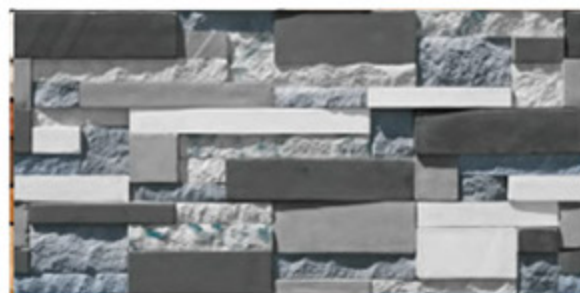

RANDOM

300 x 600mm

indoor
wall
covering

outdoor
wall
covering

Wall
Porpose

High Depth
Punch

CRAFTED PRECISELY AND
THOUGHTFULLY

SIENA AMAZON

RANDOM

300 x 600mm

indoor
wall
covering

outdoor
wall
covering

Wall
Purpose

High Depth
Punch

C

L