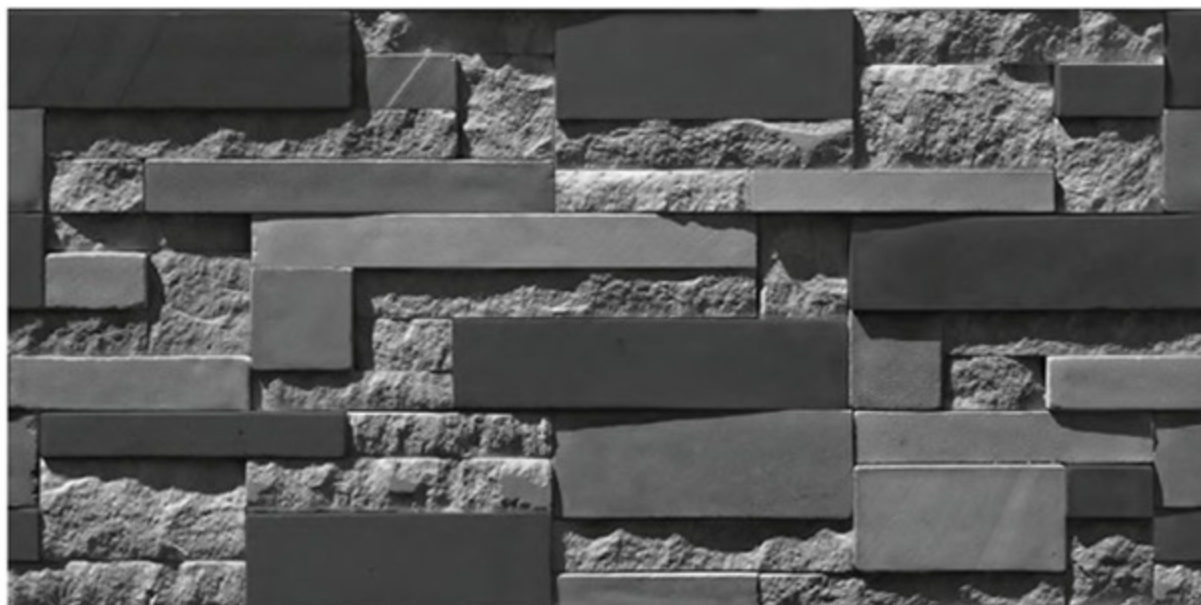

Wall
Purpose

High Depth
Punch

DON'T
JUST
IMPRESS
OTHERS
INSPIRE
TOO.

CLASSIC

SIENA GRAPHITE

RANDOM

300 x 600mm

indoor
wall
covering

outdoor
wall
covering

Wall
Purpose

High Depth
Punch

MINIMALISM THAT
suits your space

OHIO BROWN

RANDOM

300 x 600mm

indoor
wall
covering