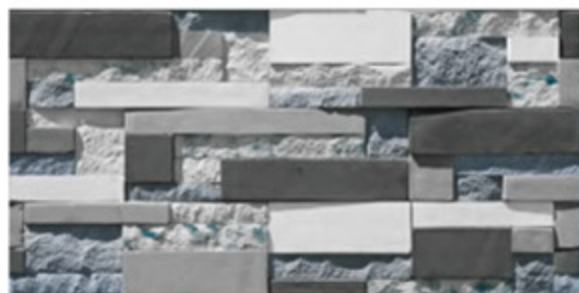

RANDOM

300 x 600mm

indoor
wall
covering

outdoor
wall
covering

Wall
Porpose

High Depth
Punch

CRAFTED PRECISELY AND
THOUGHTFULLY

SIENA AMAZON

RANDOM

300 x 600mm

indoor
wall
covering

outdoor
wall
covering

Wall
Purpose

High Depth
Punch

C

L