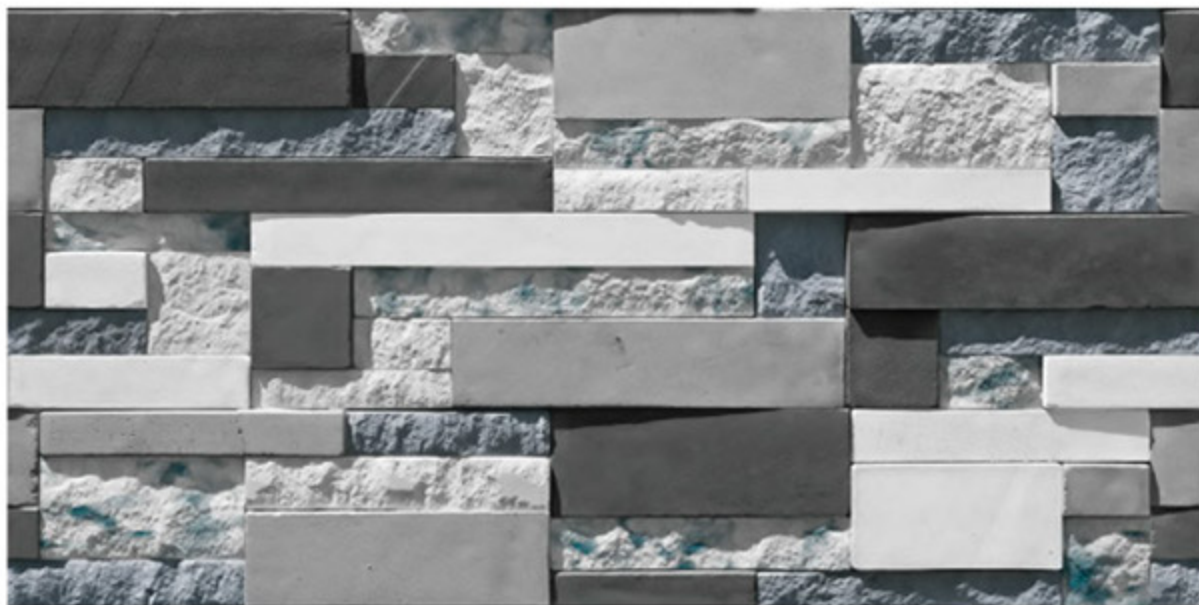

RANDOM

300 x 600mm

indoor
wall
covering

outdoor
wall
covering

Wall
Porpose

High Depth
Punch

CRAFTED PRECISELY AND
THOUGHTFULLY

SIENA AMAZON

RANDOM

300 x 600mm

indoor
wall
covering

outdoor
wall
covering

Wall
Purpose

High Depth
Punch

C

L

outdoor
wall
covering

Wall
Purpose

High Depth
Punch

CRAFTED PRECISELY

OHIO CEMENTO

RANDOM

300 x 600mm

indoor
wall
covering