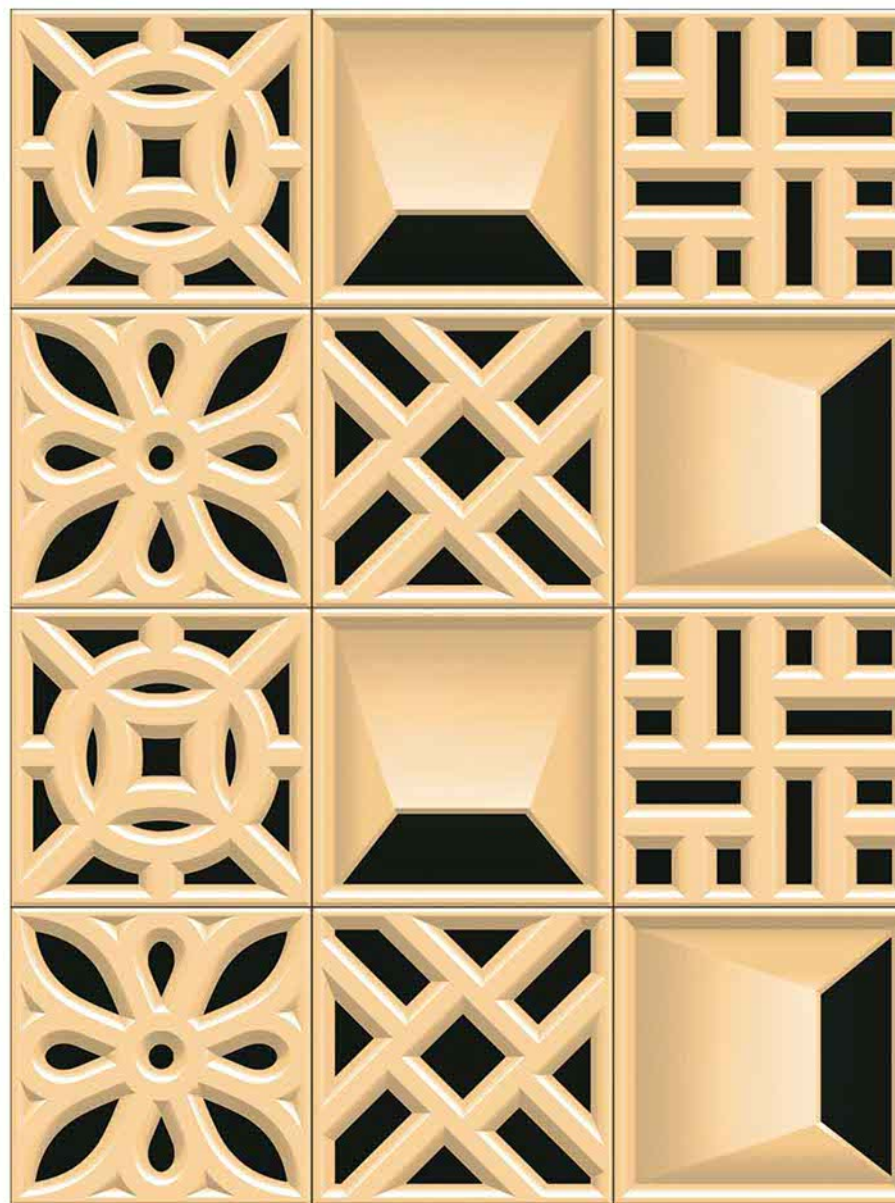

HIGH-DEEP
PUNCH

DURABLE
BODY

NATURAL
LOOK

DESERT OCRE

HIGH-DEEP
PUNCH

DURABLE
BODY

NATURAL
LOOK

LOTUS GRAPHITE

DURABLE
BODY

NATURAL
LOOK

MITTI CREMA

| 300 x 450mm

| ELEVATION
TILES

HIGH-DEEP
PUNCH

DURABLE
BODY

NATURAL
LOOK