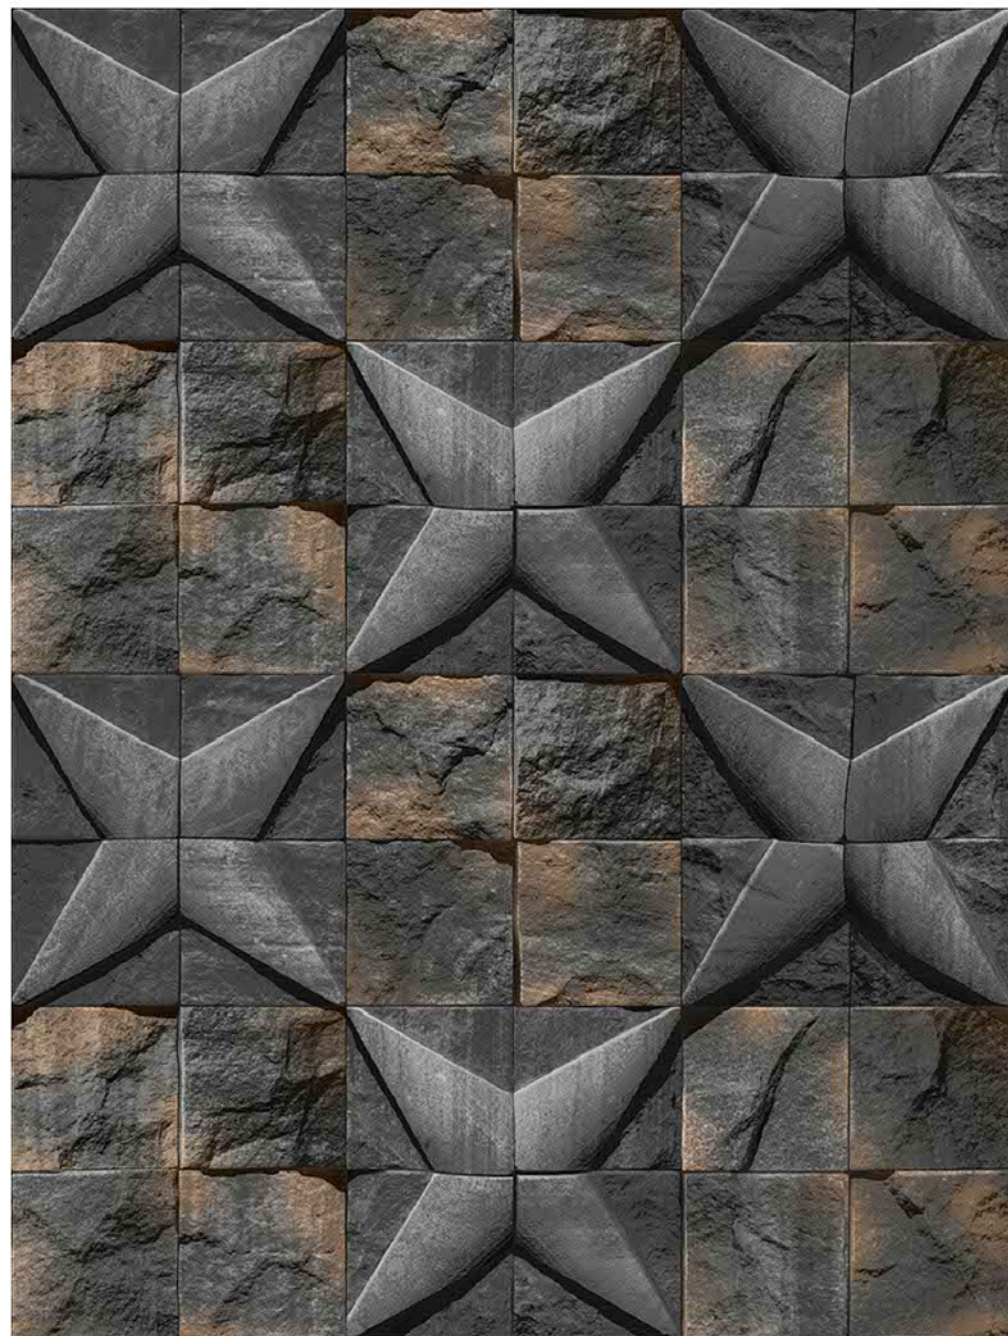

ROSA GRAPHITE

HIGH-DEEP
PUNCH

DURABLE
BODY

NATURAL
LOOK

GALAXY CARBON

HIGH-DEEP
PUNCH

DURABLE
BODY

NATURAL
LOOK