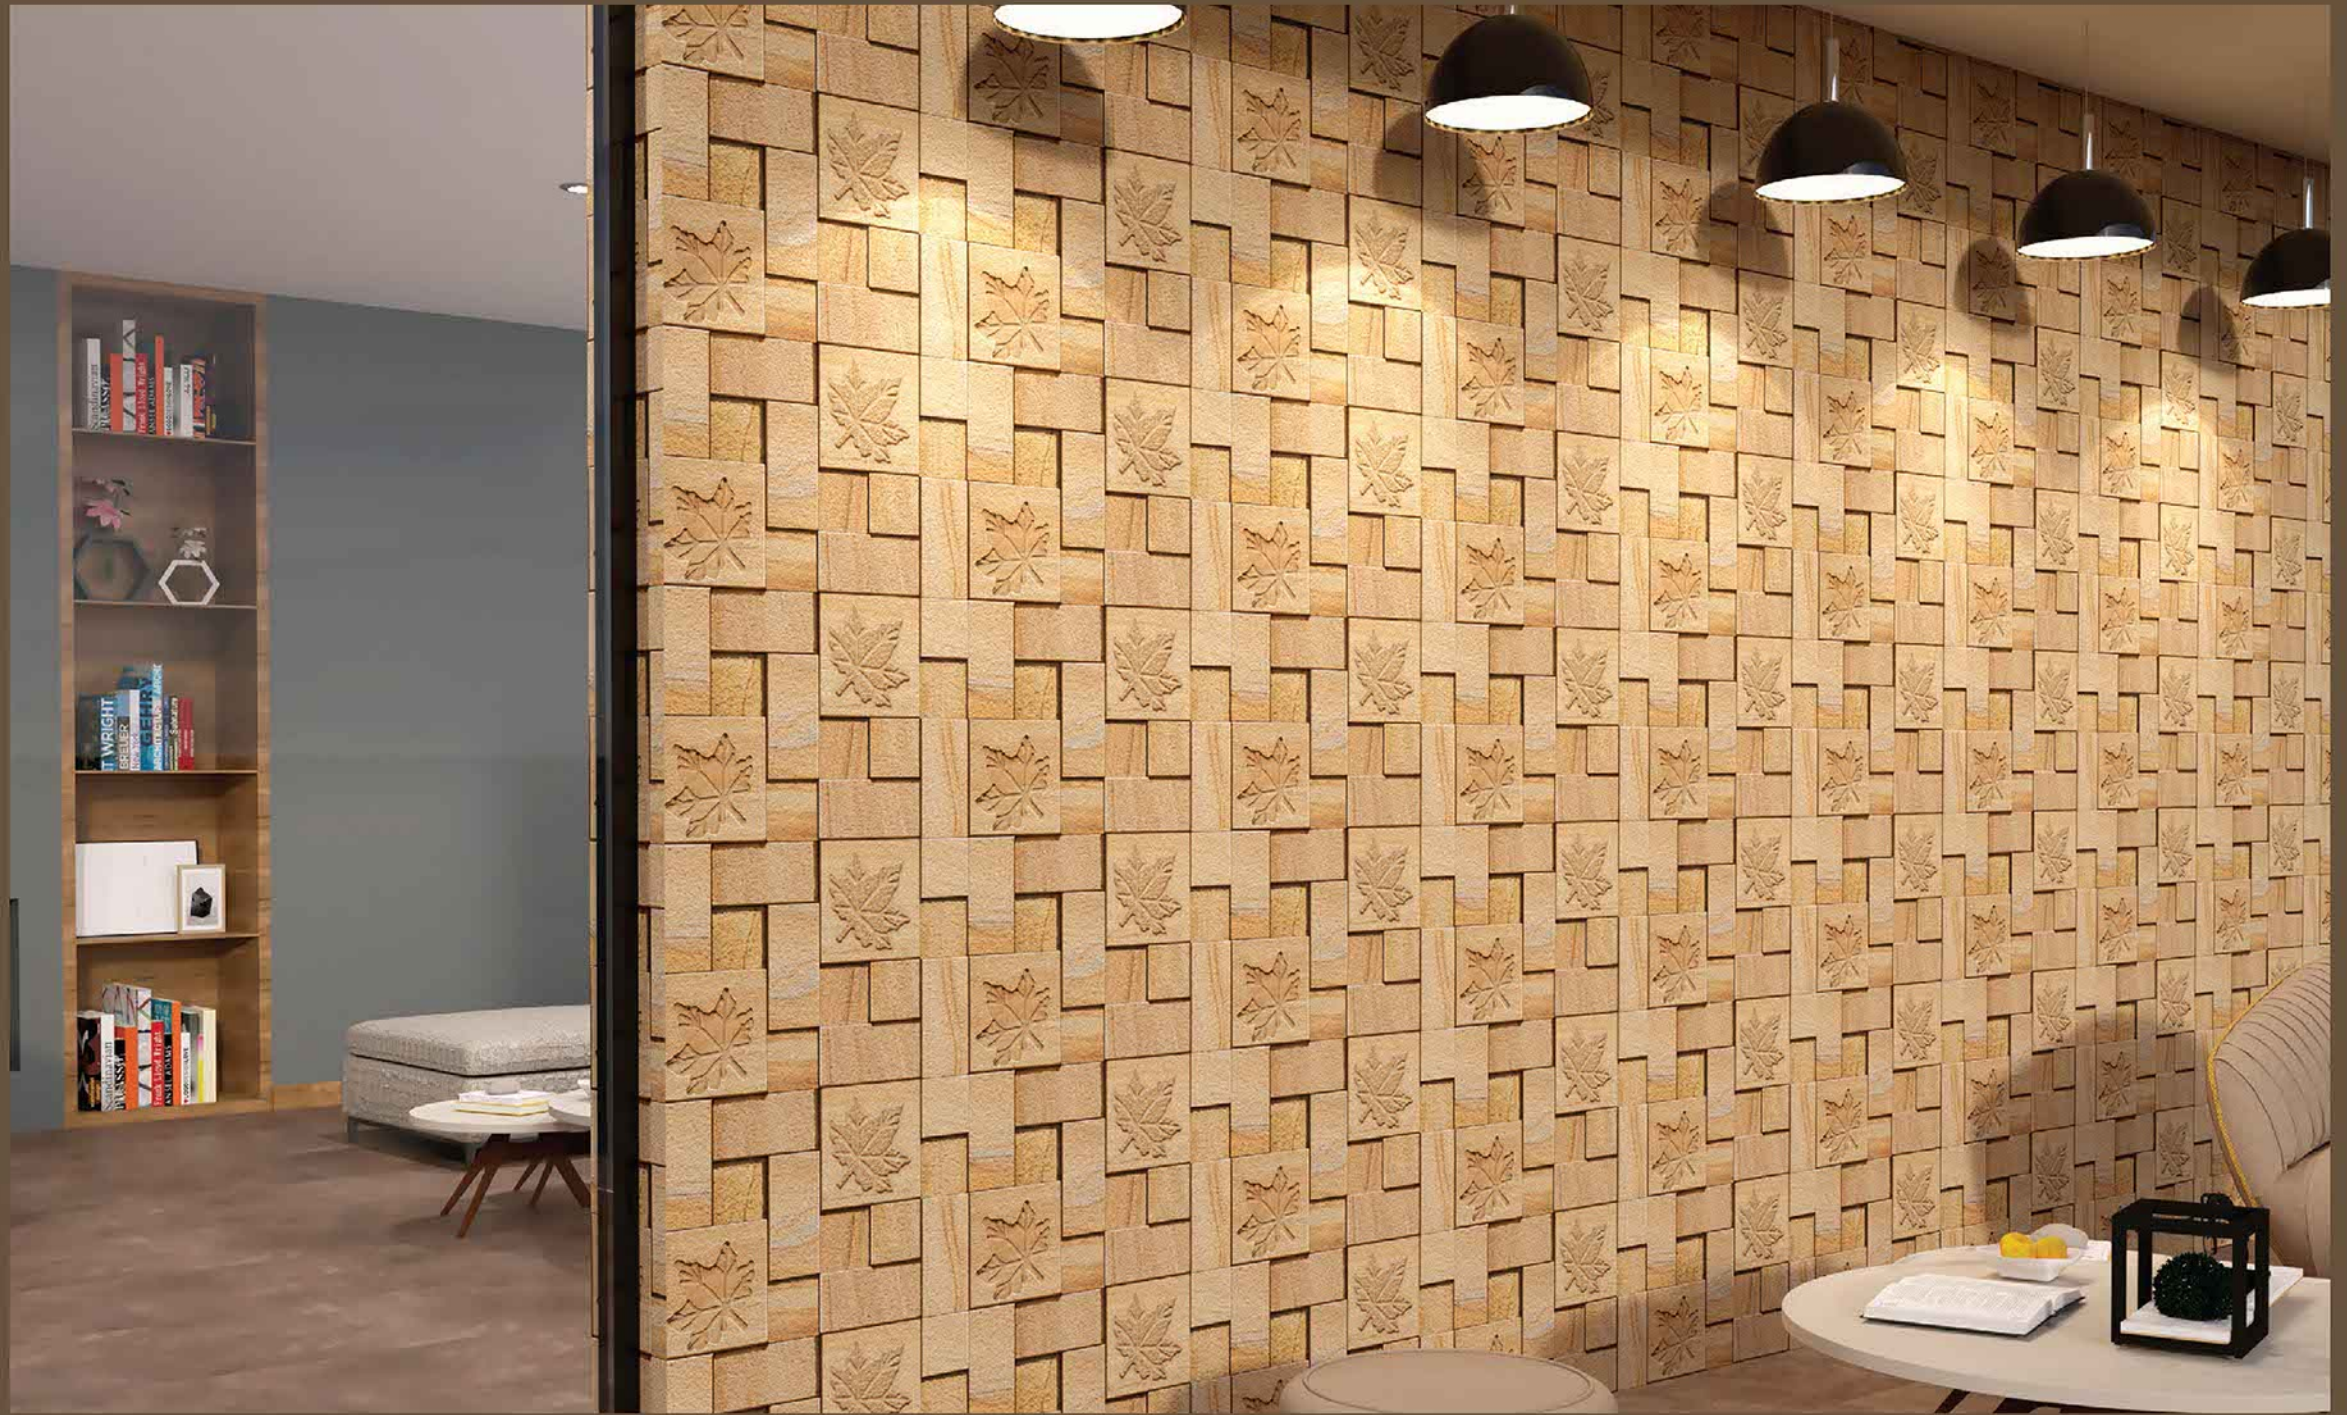

HIGH-DEEP
PUNCH

DURABLE
BODY

NATURAL
LOOK

LOTUS NATURAL

HIGH-DEEP
PUNCH

DURABLE
BODY

NATURAL
LOOK

KERPIC TEMPO