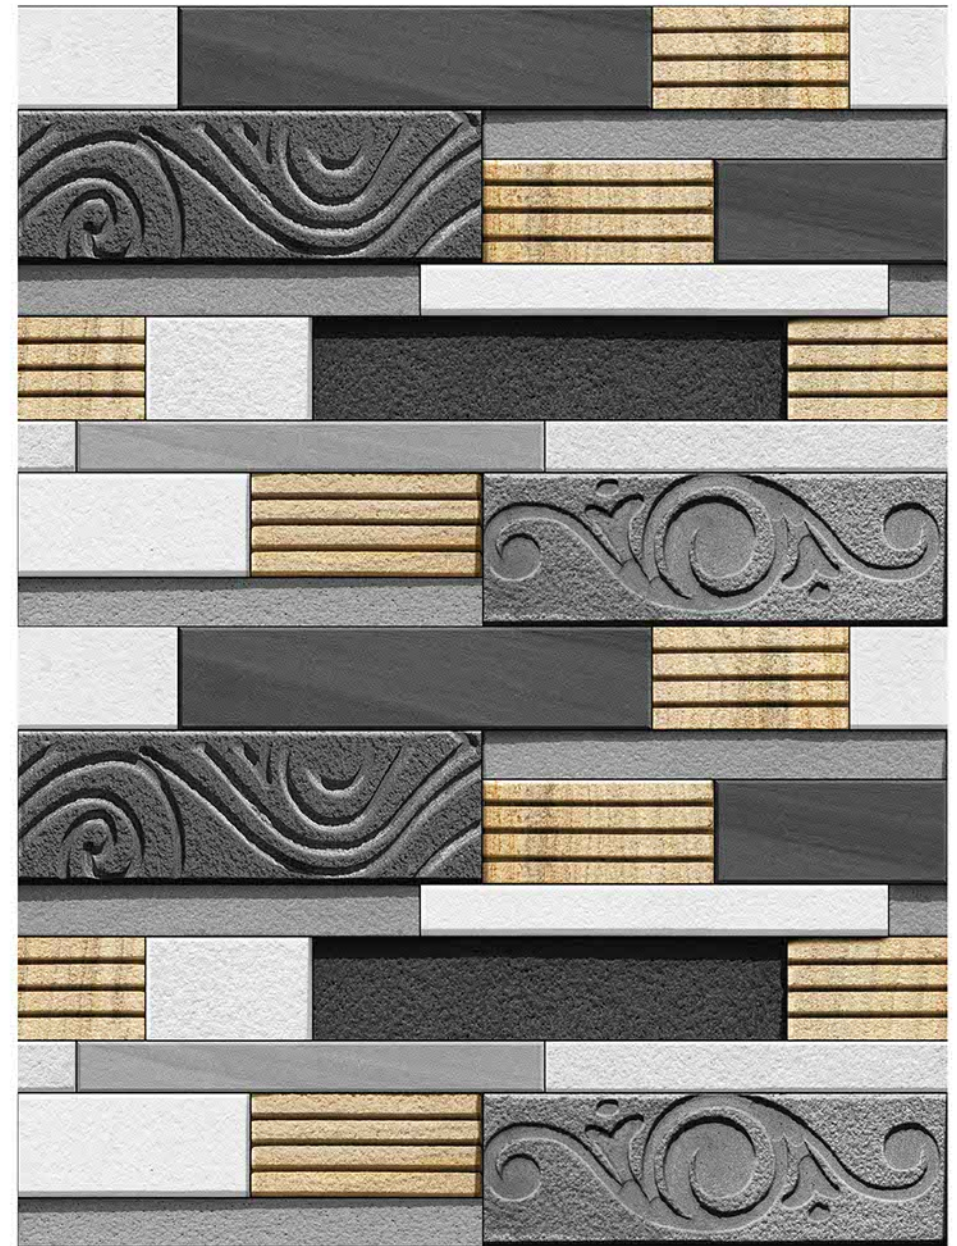

Nature
Inspired
Us

high depth
elevation

EARTH
COLLECTION

450 x 300mm

G.C.
CERATILES

Innovation At Pick

MARKETED BY
GC TILES - VARANASI

CASCADE AMAZONE

HIGH-DEEP
PUNCH

DURABLE
BODY

NATURAL
LOOK

DESERT OCRE

HIGH-DEEP
PUNCH

DURABLE
BODY

NATURAL
LOOK

LOTUS GRAPHITE

HIGH-DEEP
PUNCH

DURABLE
BODY

NATURAL
LOOK

LOTUS NATURAL

HIGH-DEEP
PUNCH

DURABLE
BODY

NATURAL
LOOK

KERPIC TEMPO

HIGH-DEEP
PUNCH

DURABLE
BODY

NATURAL
LOOK

WOOD
BEIGE

HIGH-DEEP
PUNCH

DURABLE
BODY

NATURAL
LOOK

ROLL BAMBOO