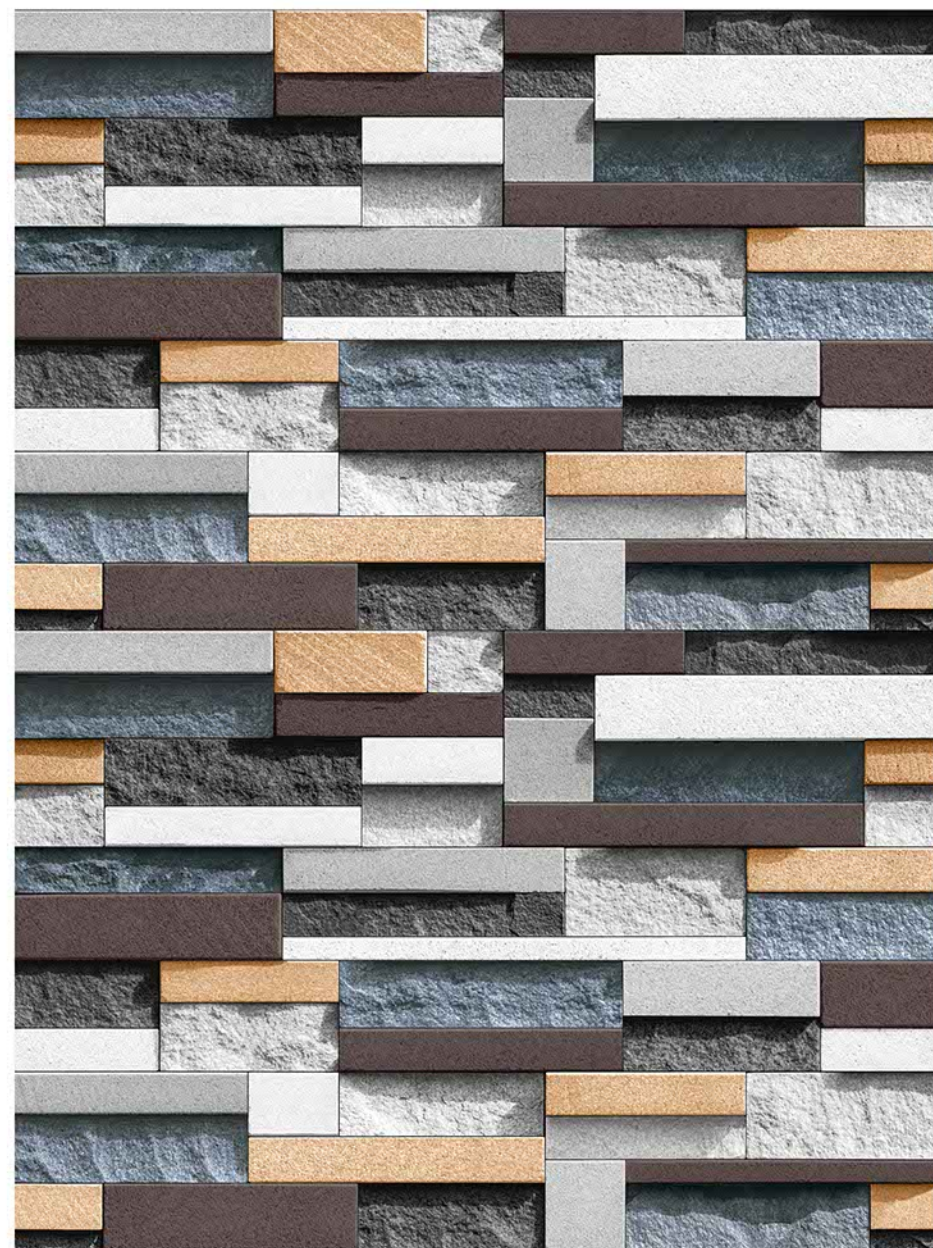

Nature
Inspired
Us

high depth
elevation

EARTH
COLLECTION

450 x 300mm

G.C.
CERATILES

Innovation At Pick

MARKETED BY
GC TILES - VARANASI

CASCADE AMAZONE

HIGH-DEEP
PUNCH

DURABLE
BODY

NATURAL
LOOK

DESERT OCRE

HIGH-DEEP
PUNCH

DURABLE
BODY

NATURAL
LOOK

LOTUS GRAPHITE

HIGH-DEEP
PUNCH

DURABLE
BODY

NATURAL
LOOK

LOTUS NATURAL

HIGH-DEEP
PUNCH

DURABLE
BODY

NATURAL
LOOK

KERPIC TEMPO

HIGH-DEEP
PUNCH

DURABLE
BODY

NATURAL
LOOK

WOOD
BEIGE

HIGH-DEEP
PUNCH

DURABLE
BODY

NATURAL
LOOK

ROLL BAMBOO