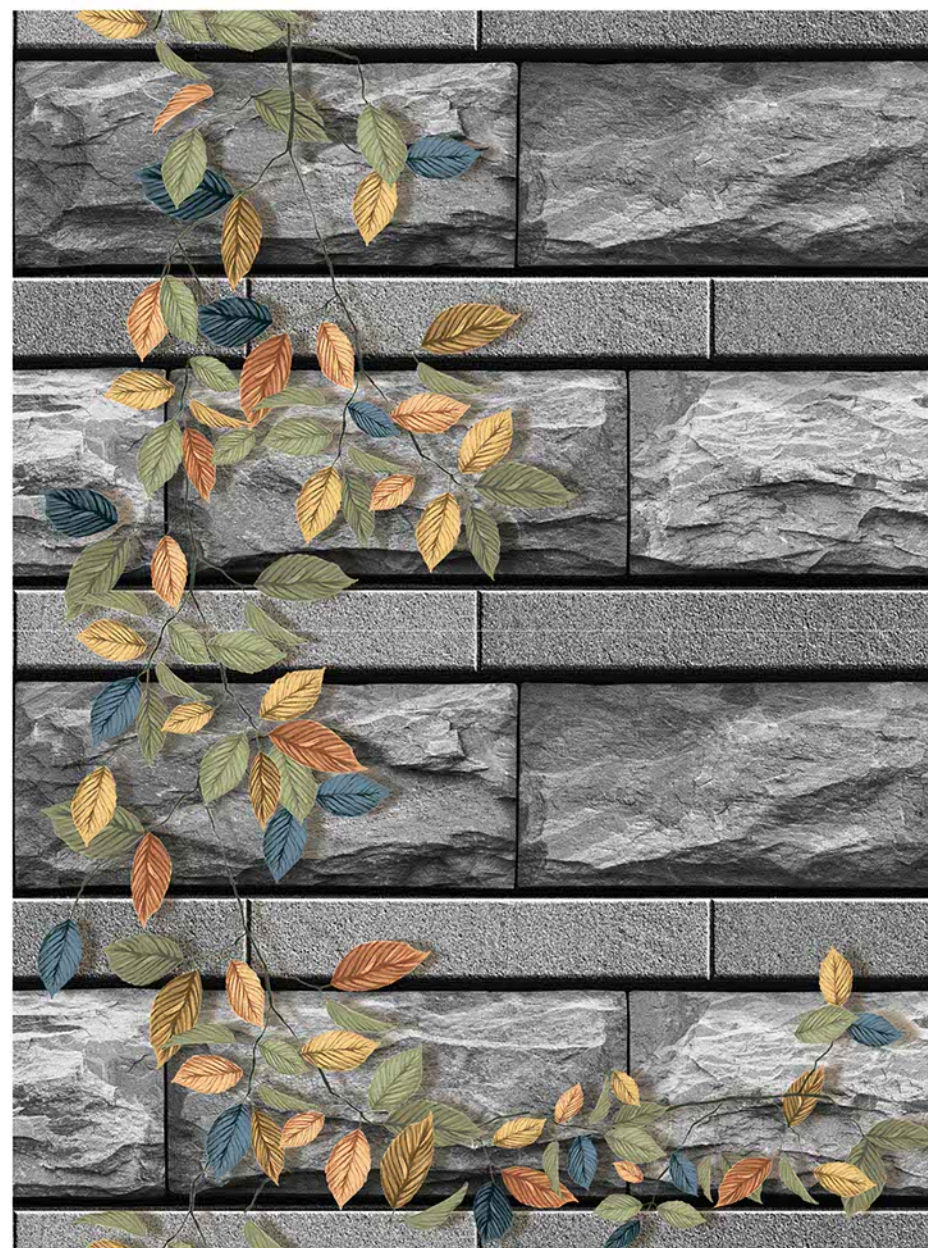

HIGH-DEEP
PUNCH

DURABLE
BODY

NATURAL
LOOK

LINER MULTILEAF

HIGH-DEEP
PUNCH

DURABLE
BODY

NATURAL
LOOK

NIOS CEMENTO

HIGH-DEEP
PUNCH

DURABLE
BODY

NATURAL
LOOK

WOOD
BEIGE

HIGH-DEEP
PUNCH

DURABLE
BODY

NATURAL
LOOK

ROLL BAMBOO