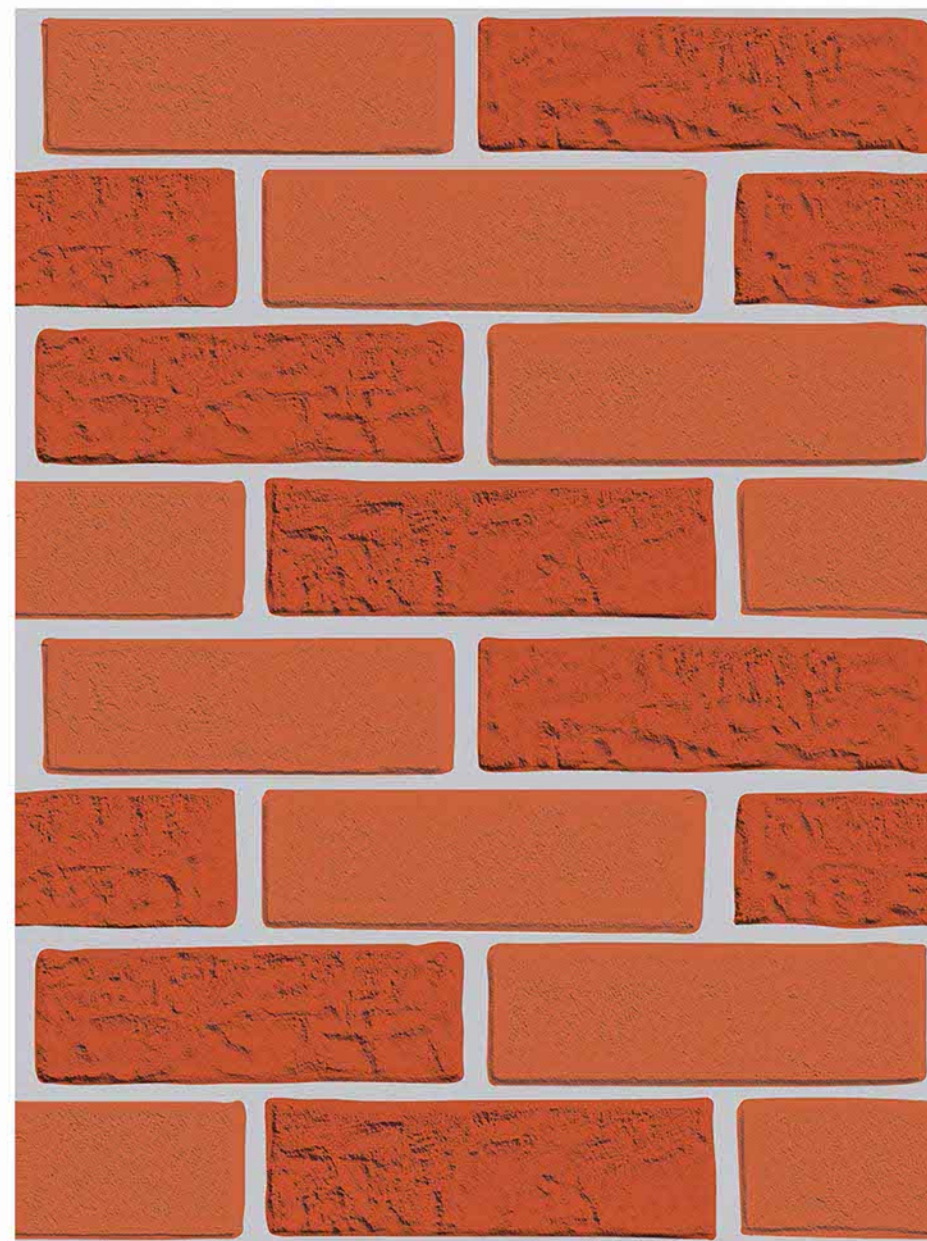

HIGH-DEEP
PUNCH

DURABLE
BODY

NATURAL
LOOK

DESERT OCRE

HIGH-DEEP
PUNCH

DURABLE
BODY

NATURAL
LOOK

LOTUS GRAPHITE

HIGH-DEEP
PUNCH

DURABLE
BODY

NATURAL
LOOK

LOTUS NATURAL

HIGH-DEEP
PUNCH

DURABLE
BODY

NATURAL
LOOK

KERPIC TEMPO

HIGH-DEEP
PUNCH

DURABLE
BODY

NATURAL
LOOK

LINER MULTILEAF

HIGH-DEEP
PUNCH

DURABLE
BODY

NATURAL
LOOK

NIOS CEMENTO

HIGH-DEEP
PUNCH

DURABLE
BODY

NATURAL
LOOK

WOOD
BEIGE

HIGH-DEEP
PUNCH

DURABLE
BODY

NATURAL
LOOK

ROLL BAMBOO