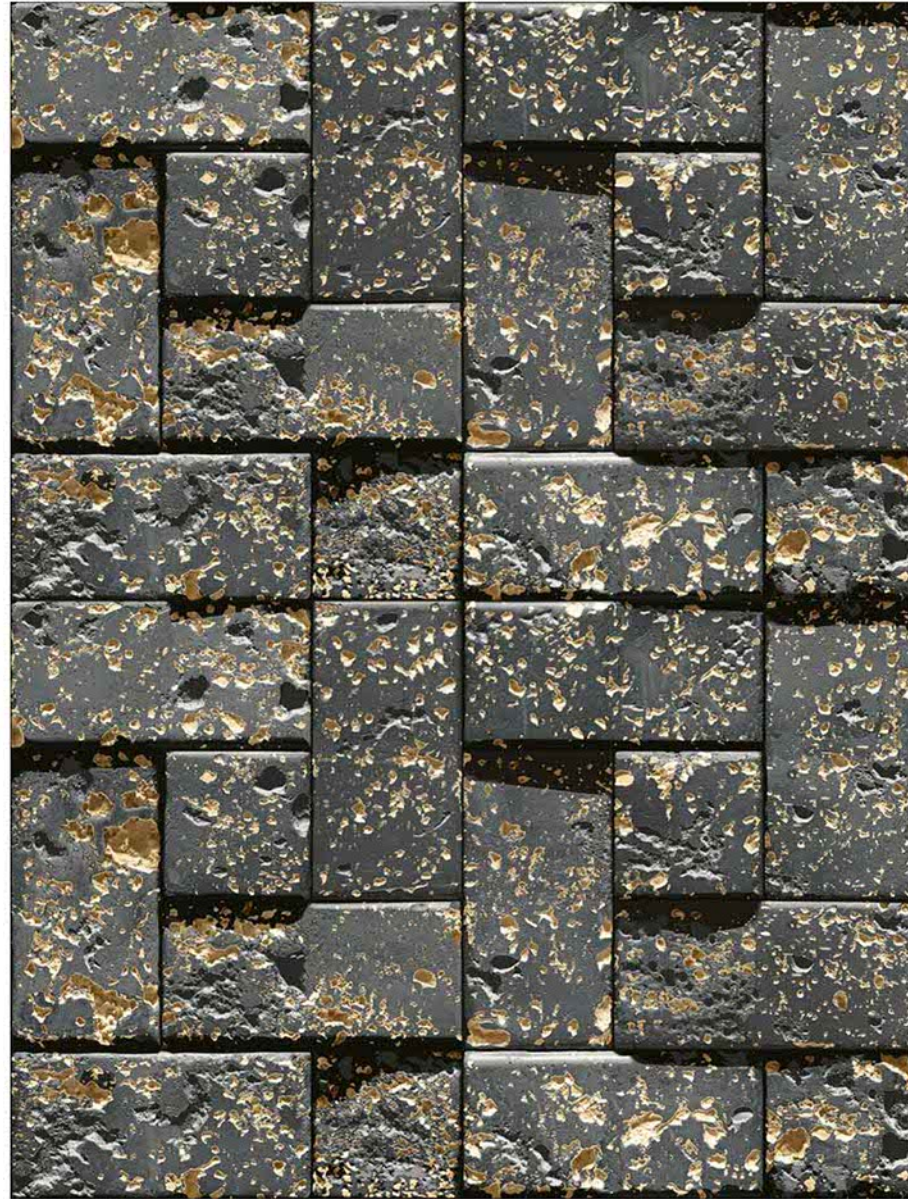

HIGH-DEEP
PUNCH

DURABLE
BODY

NATURAL
LOOK

DESERT OCRE

HIGH-DEEP
PUNCH

DURABLE
BODY

NATURAL
LOOK

LOTUS GRAPHITE

TRAVE MINE

300 x 450mm

ELEVATION
TILES

HIGH-DEEP
PUNCH

DURABLE
BODY

NATURAL
LOOK

VINTAGE CEMENTO

300 x 450mm