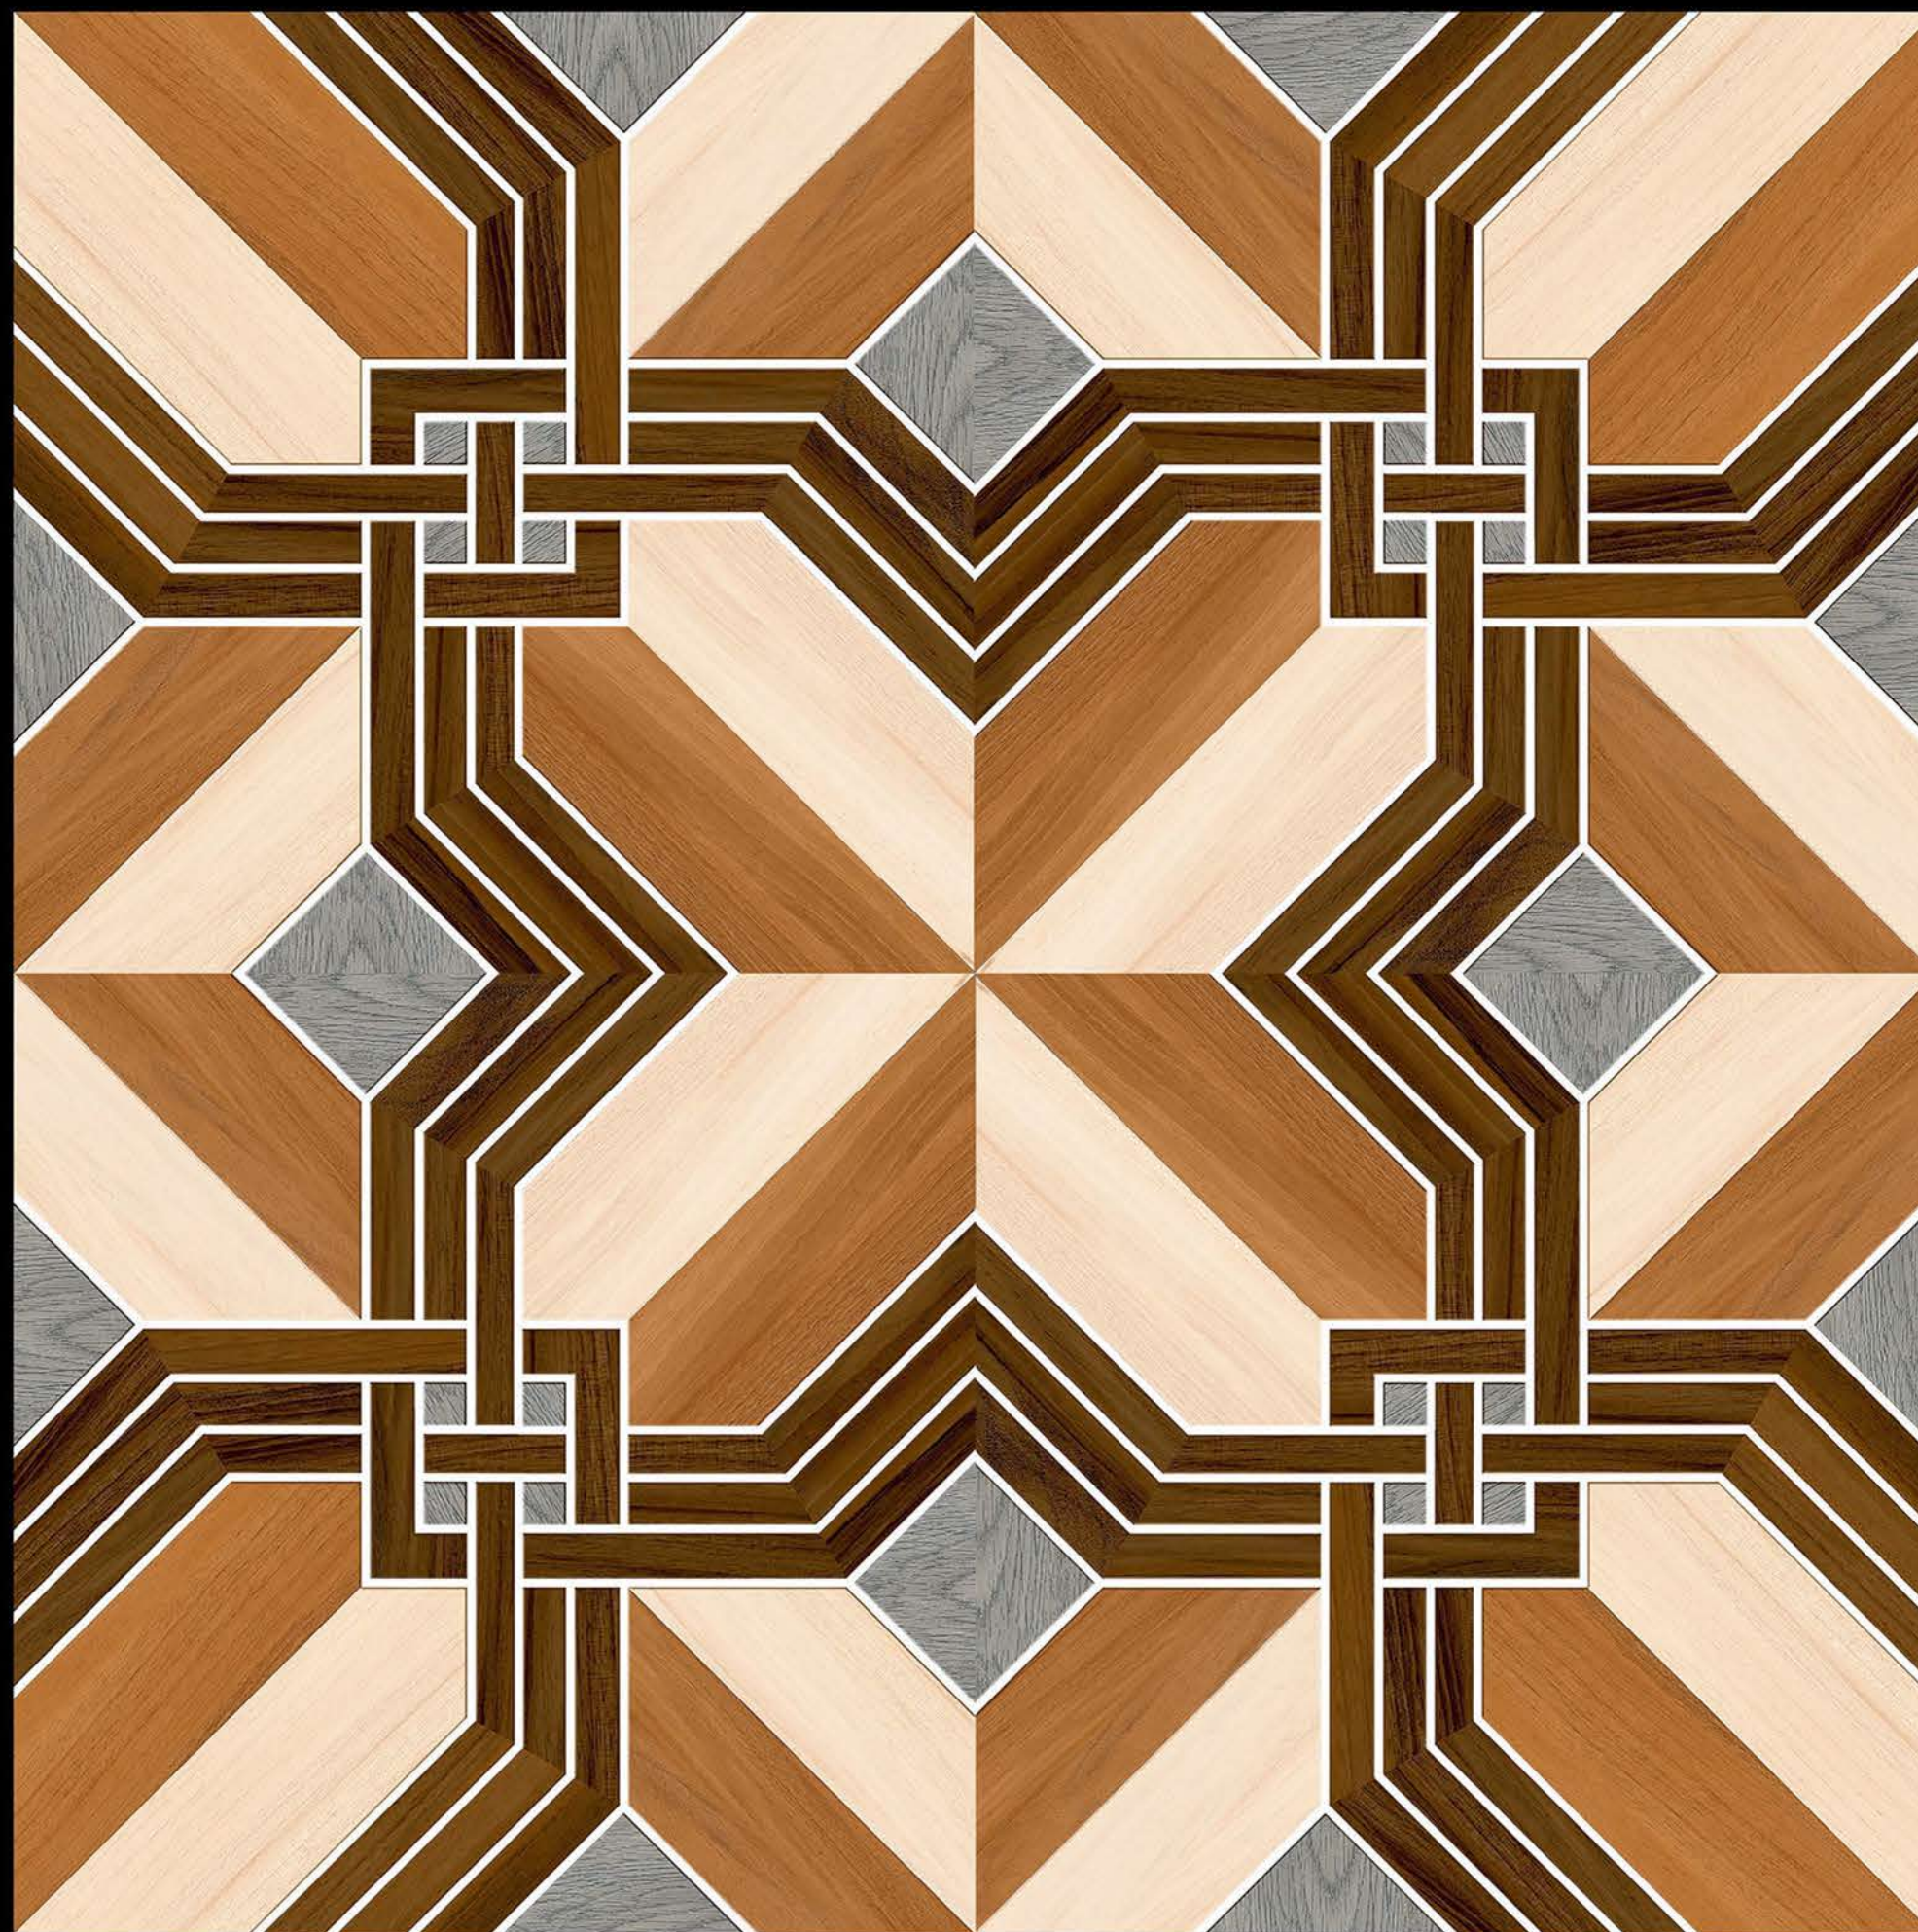

397mm X 397mm

PARKING TILES
HEAVY DUTY VITRIFIED TILE
12MM THICKNESS

PUNCH SERIES

16401