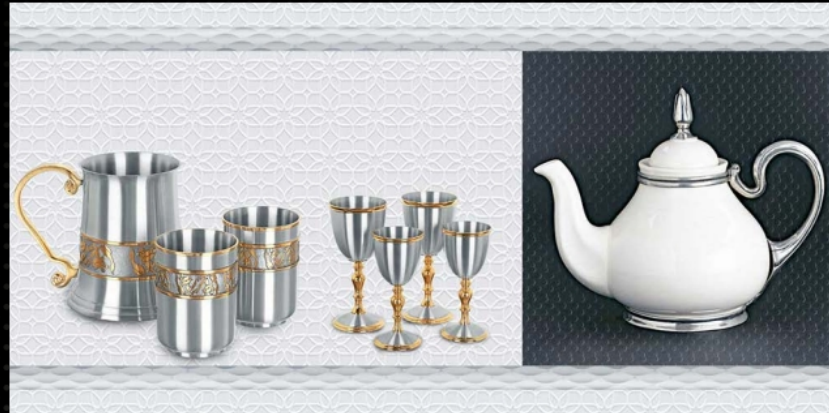

300 X 600 mm
DIGITAL WALL TILES

GLOSSY
series

24353_L

24353_D

24353_HL1_2PCS

24641 HL1

24641 HL2

24641 HL3